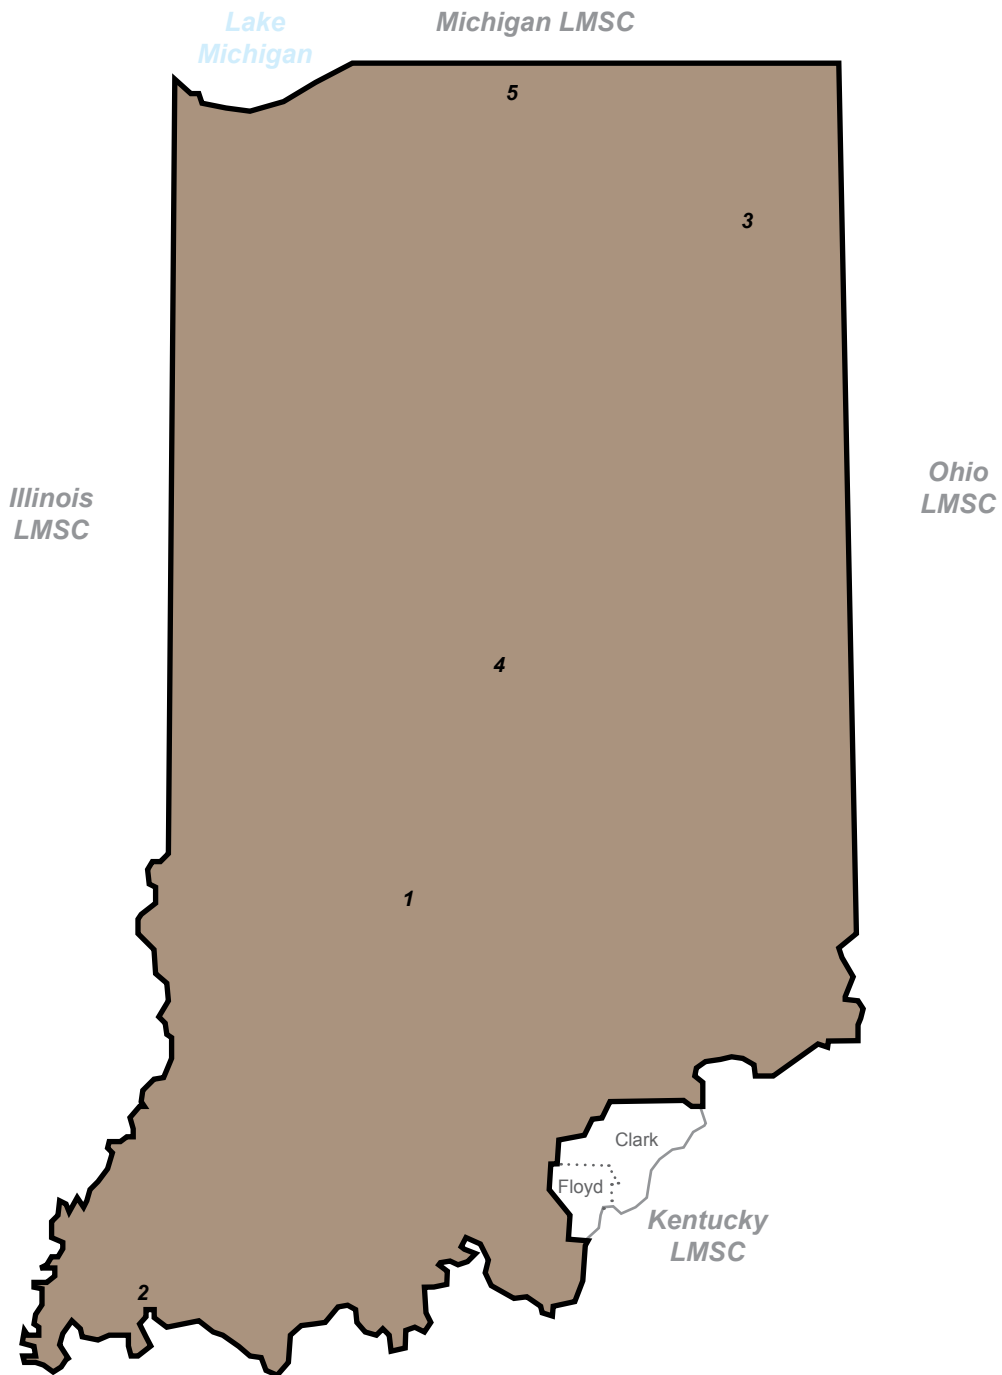

Cities in GU LMSC

- 1 - Beaumont
- 2 - College Station
- 3 - Galveston
- 4 - Houston
- 5 - Lake Jackson
- 6 - Nacogdoches

Cities not in GU LMSC

- A - Austin
- L - Longview
- T - Temple
- W - Waco
- V - Victoria

The State of Illinois except the counties of Calhoun, Greene, Jersey, Madison, St. Clair, Monroe and Jackson.

Cities in IL LMSC

- 1 - Champaign
- 2 - Chicago
- 3 - Peoria
- 4 - Rockford
- 5 - Springfield

Cities not in IL LMSC

- B** - Belleville
- C** - Carbondale

Indiana (IN / 16)

Local Masters Swimming Committee

The State of Indiana except the counties of
Floyd and Clark.

Cities in IN LMSC

- 1 - Bloomington
- 2 - Evansville
- 3 - Fort Wayne
- 4 - Indianapolis
- 5 - South Bend

Inland Northwest (IW / 35)

Local Masters Swimming Committee

The eastern portion of the State of Washington, east of and including the counties of Okanogan, Chelan, Kittitas and Yakima; and the portion of Klickitat County east of Highway 97 and including the city of Goldendale. The northern portion of the State of Idaho, north of and including Idaho County.