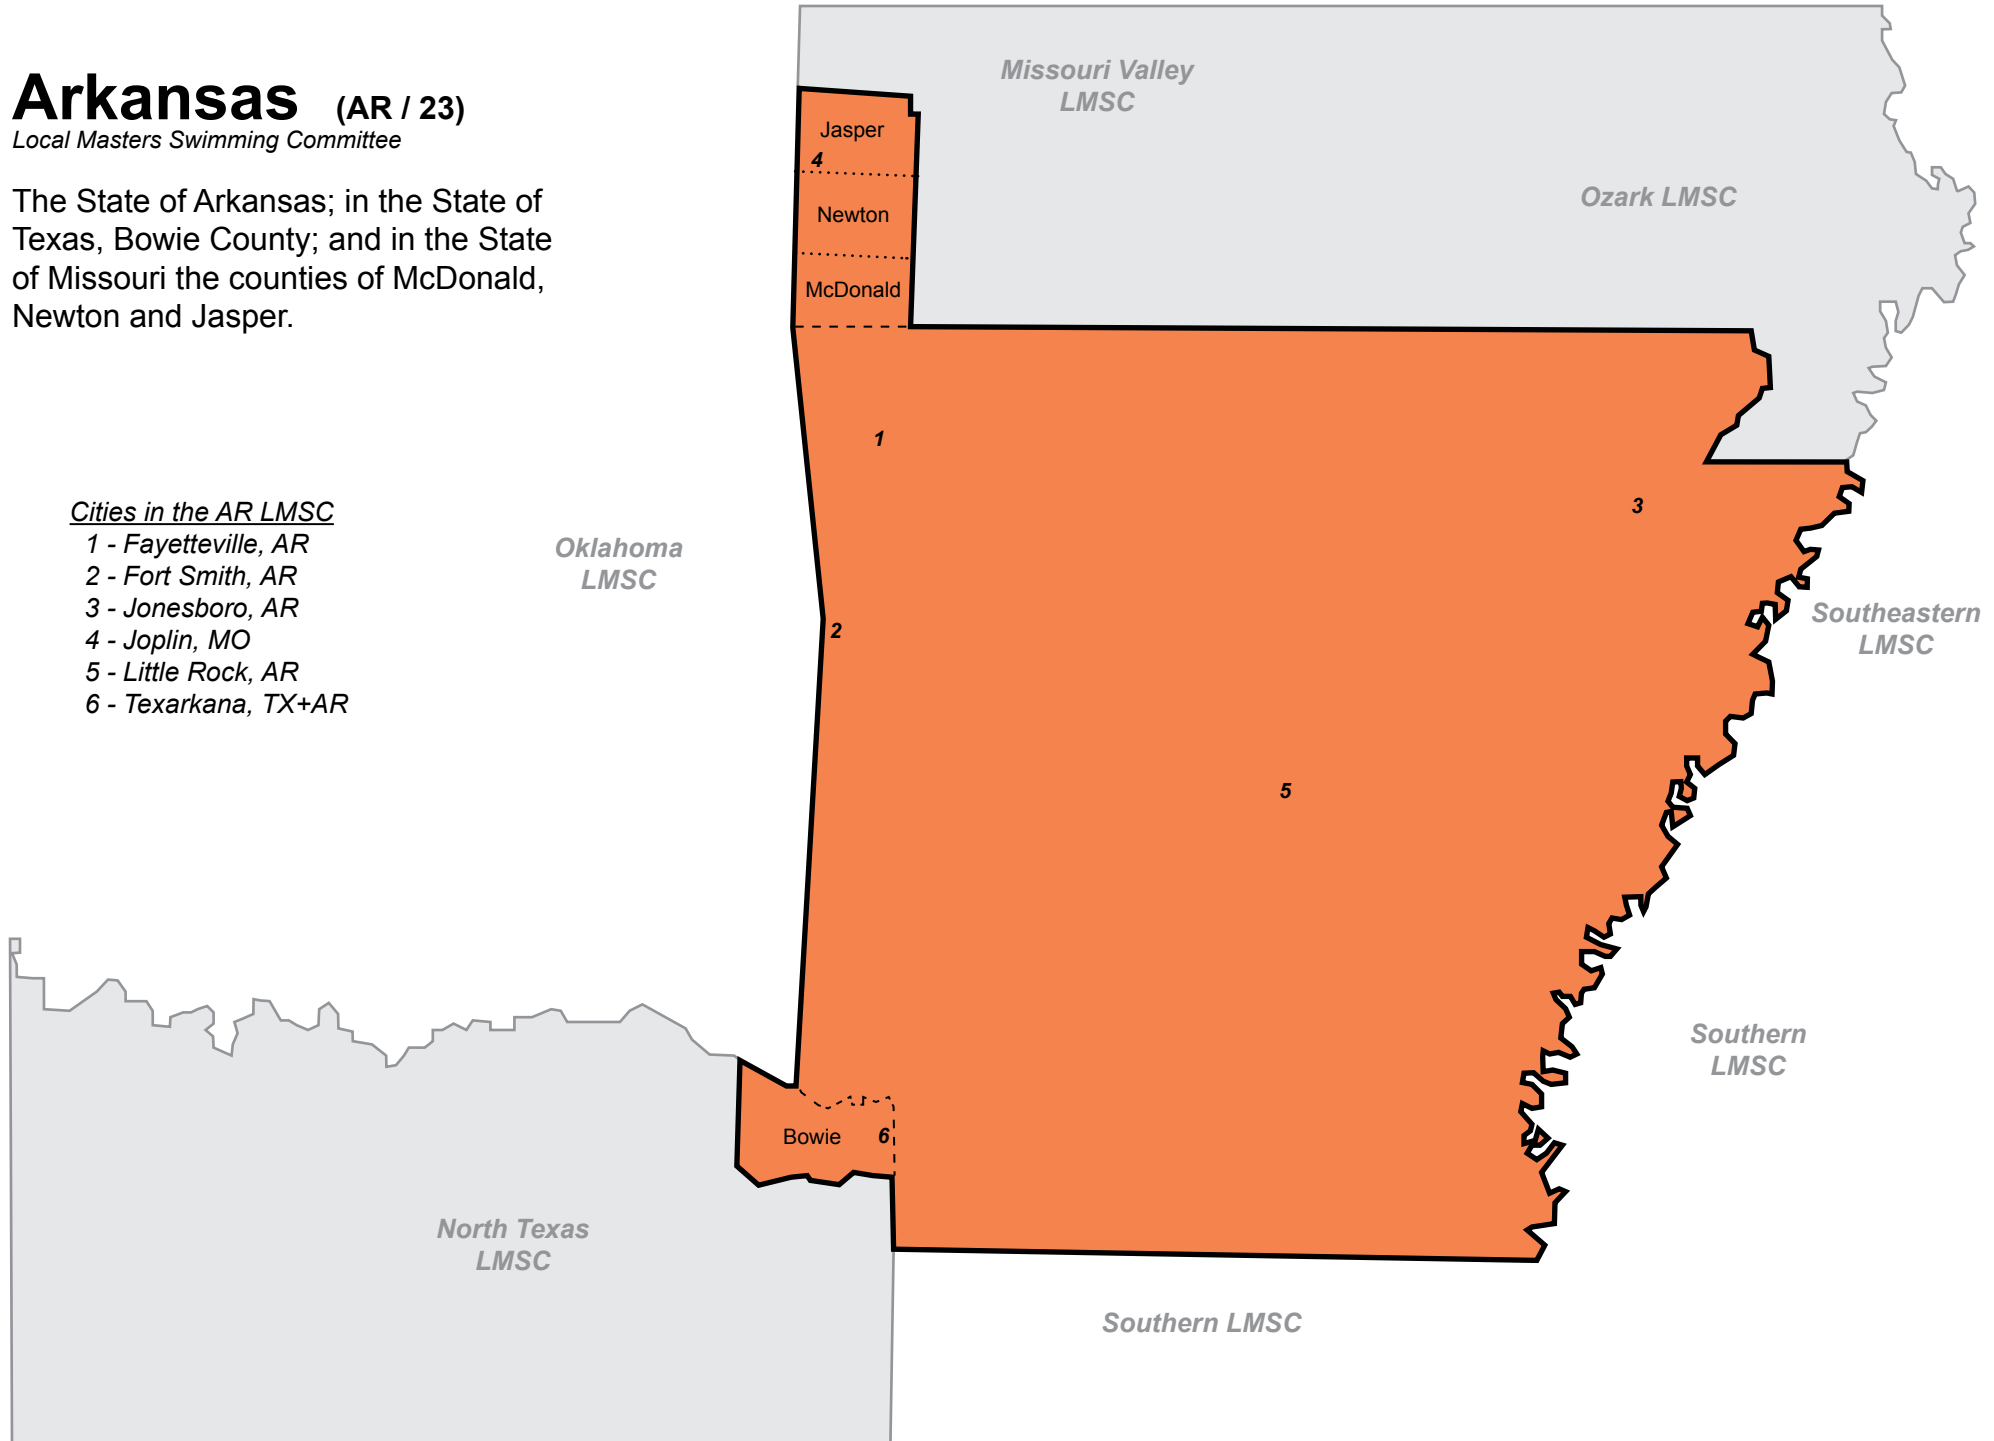

Cities in AD LMSC

- | | |
|-----------------|----------------------|
| 1 - Albany | 6 - Rome |
| 2 - Kingston | 7 - Saratoga Springs |
| 3 - Lake Placid | 8 - Troy |
| 4 - Plattsburgh | 9 - Utica |
| 5 - Potsdam | 0 - Watertown |

Arizona (AZ / 48)

Local Masters Swimming Committee

The State of Arizona.

Cities in AZ LMSC

- 1 - Flagstaff
- 2 - Mesa
- 3 - Phoenix
- 4 - Tucson
- 5 - Yuma

San Diego-Imperial
LMSC

Southern
Pacific
LMSC

Utah LMSC

Cities in the AR LMSC

- 1 - Fayetteville, AR
- 2 - Fort Smith, AR
- 3 - Jonesboro, AR
- 4 - Joplin, MO
- 5 - Little Rock, AR
- 6 - Texarkana, TX+AR

Colorado (CO / 32)

Local Masters Swimming Committee

The states of Colorado and Wyoming.

Cities in CO LMSC

- 1 - Aurora, CO
- 2 - Casper, WY
- 3 - Cheyenne, WY
- 4 - Colorado Springs, CO
- 5 - Denver, CO
- 6 - Laramie, WY

Utah LMSC

Arizona LMSC

Montana LMSC

South Dakota LMSC

Nebraska LMSC

Missouri Valley LMSC