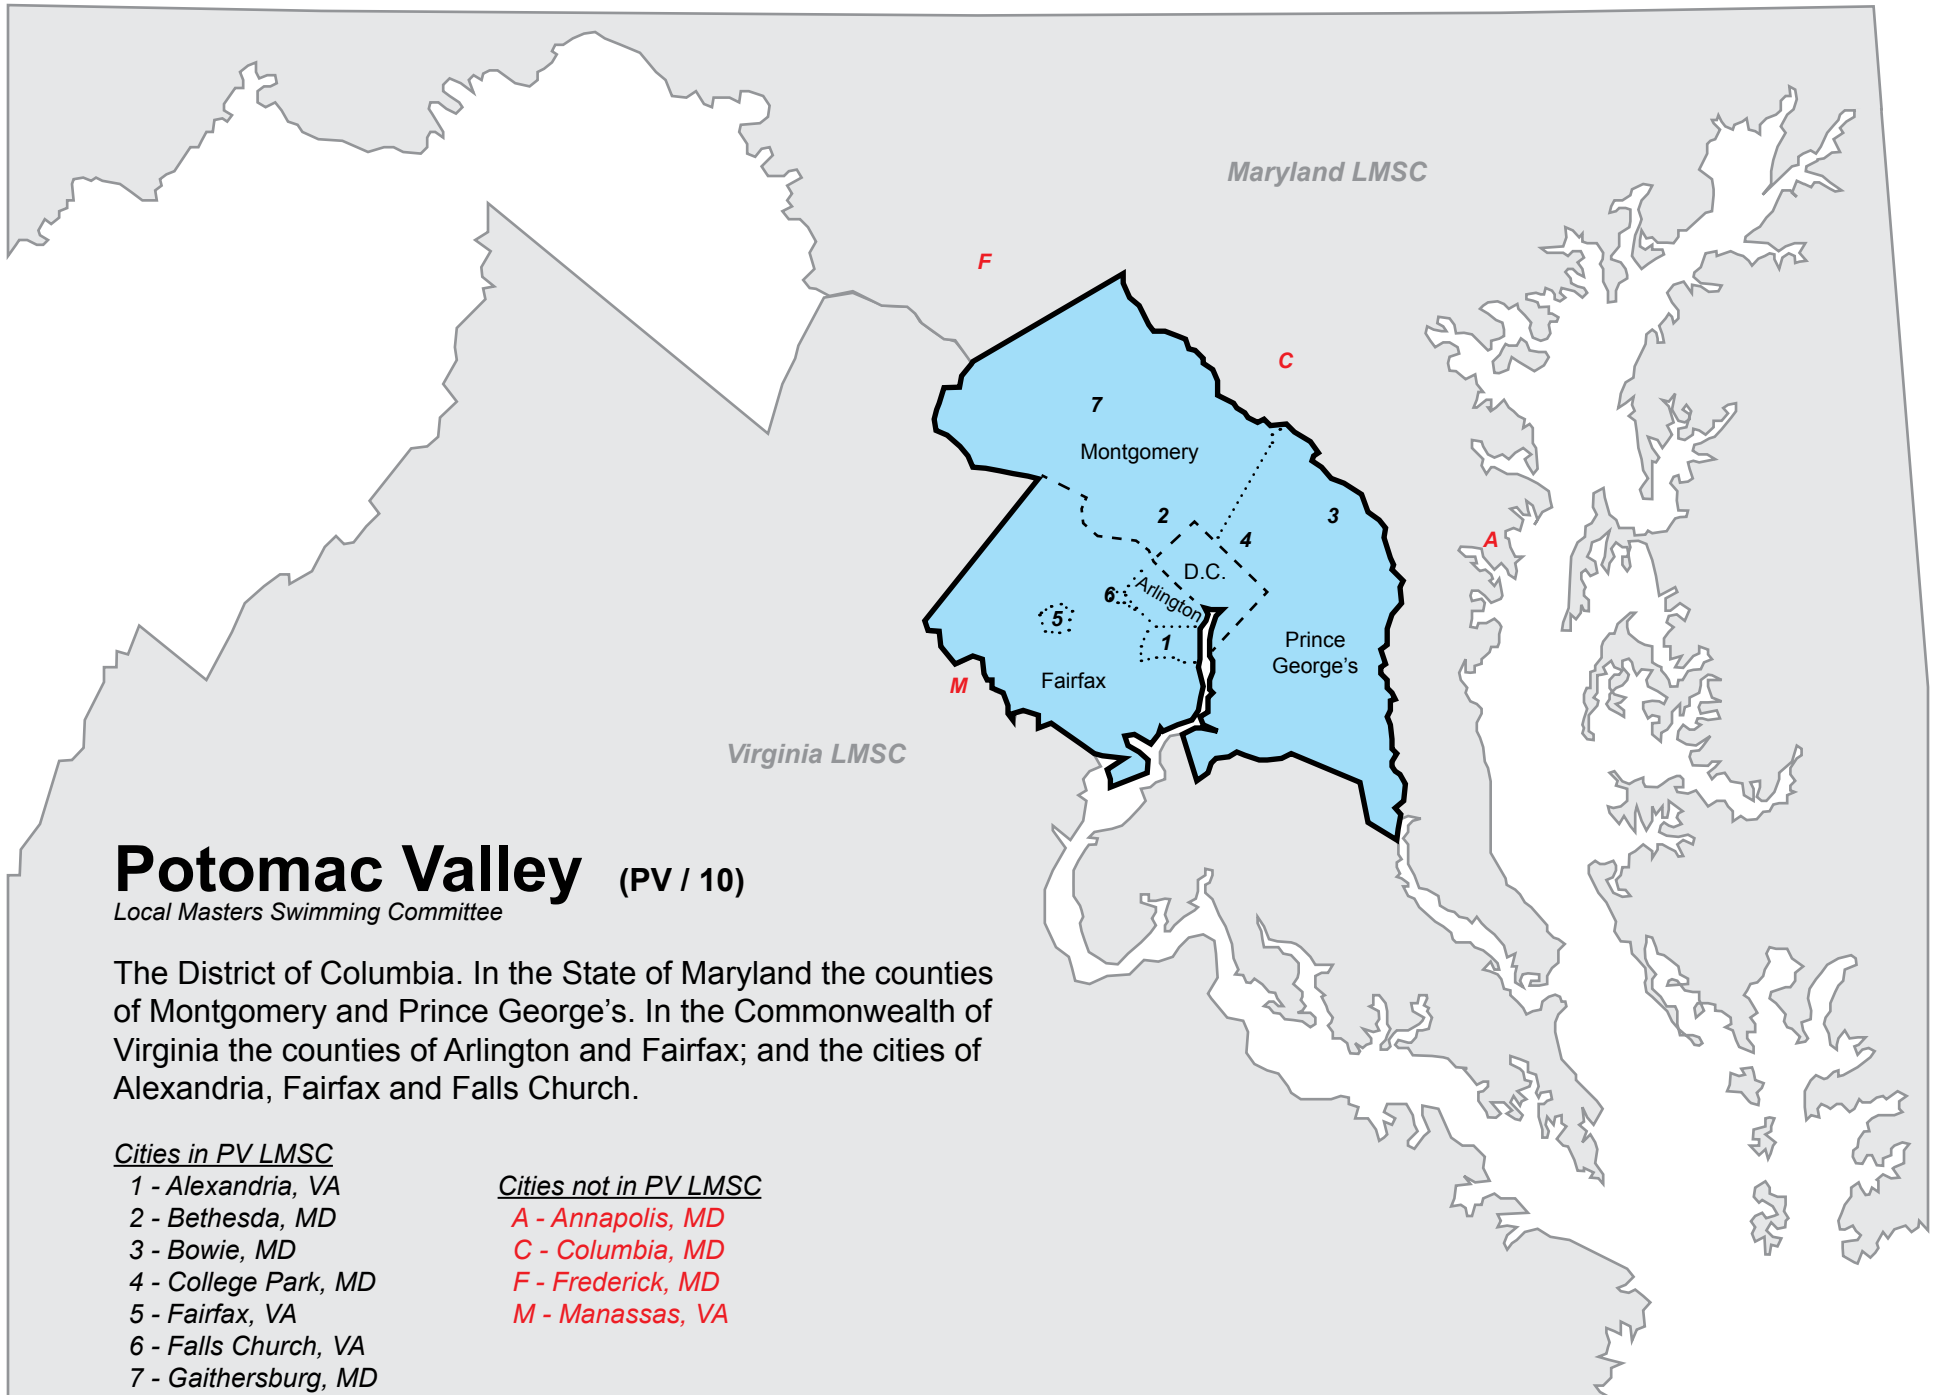

Northwest Zone

Cities in PN LMSC

- 1 - Bellingham
- 2 - Everett
- 3 - Olympia
- 4 - Seattle
- 5 - Tacoma

Cities not in PN LMSC

- L - Longview
- S - Spokane
- W - Wenatchee
- V - Vancouver
- Y - Yakima

Potomac Valley (PV / 10)