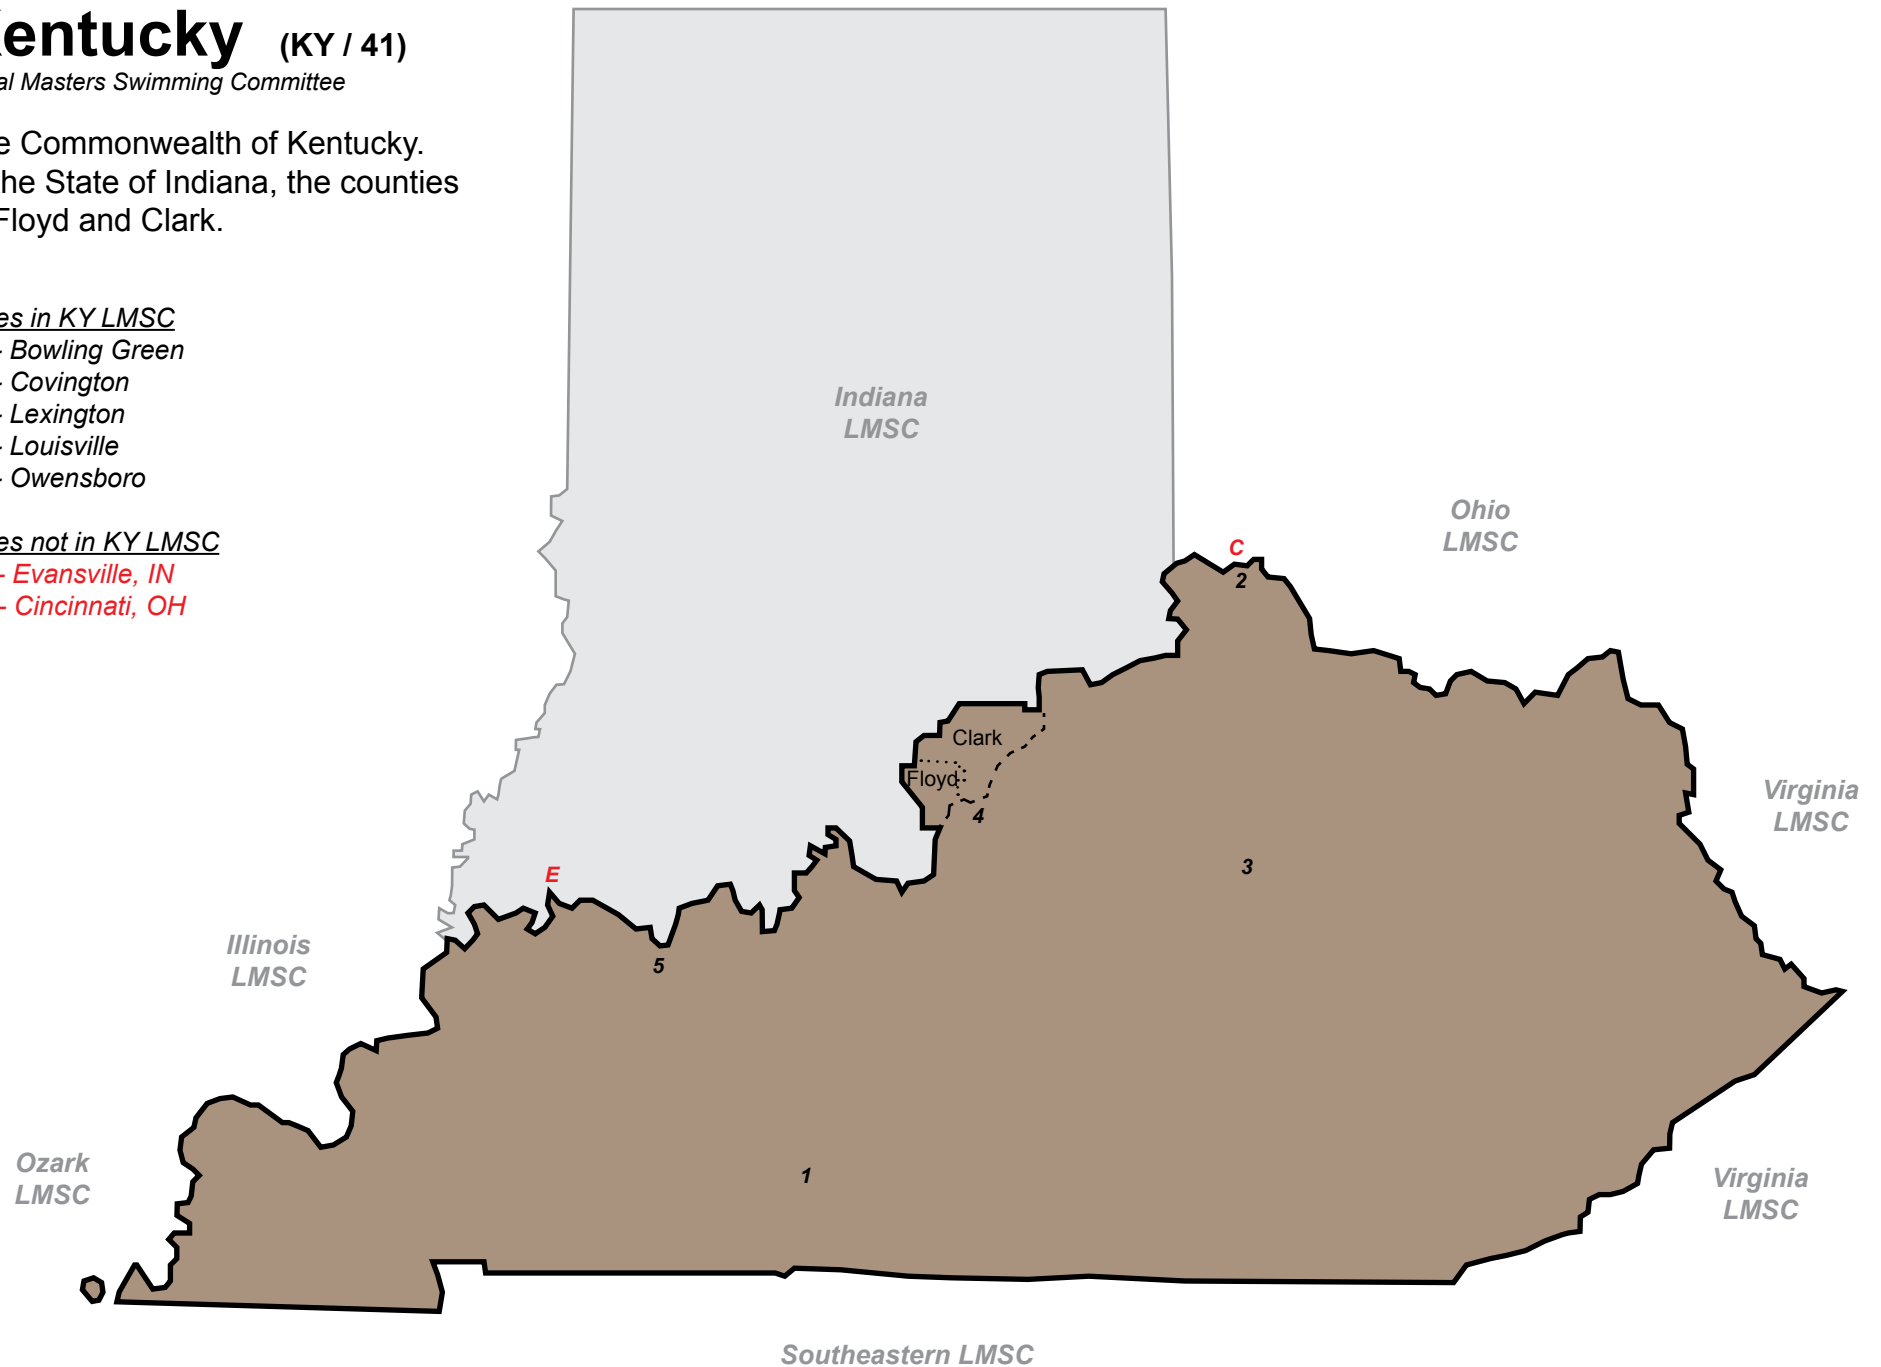

Kentucky (KY / 41)

Local Masters Swimming Committee

The Commonwealth of Kentucky.
In the State of Indiana, the counties
of Floyd and Clark.

Cities in KY LMSC

- 1 - Bowling Green
- 2 - Covington
- 3 - Lexington
- 4 - Louisville
- 5 - Owensboro

Cities not in KY LMSC

- E - Evansville, IN
- C - Cincinnati, OH