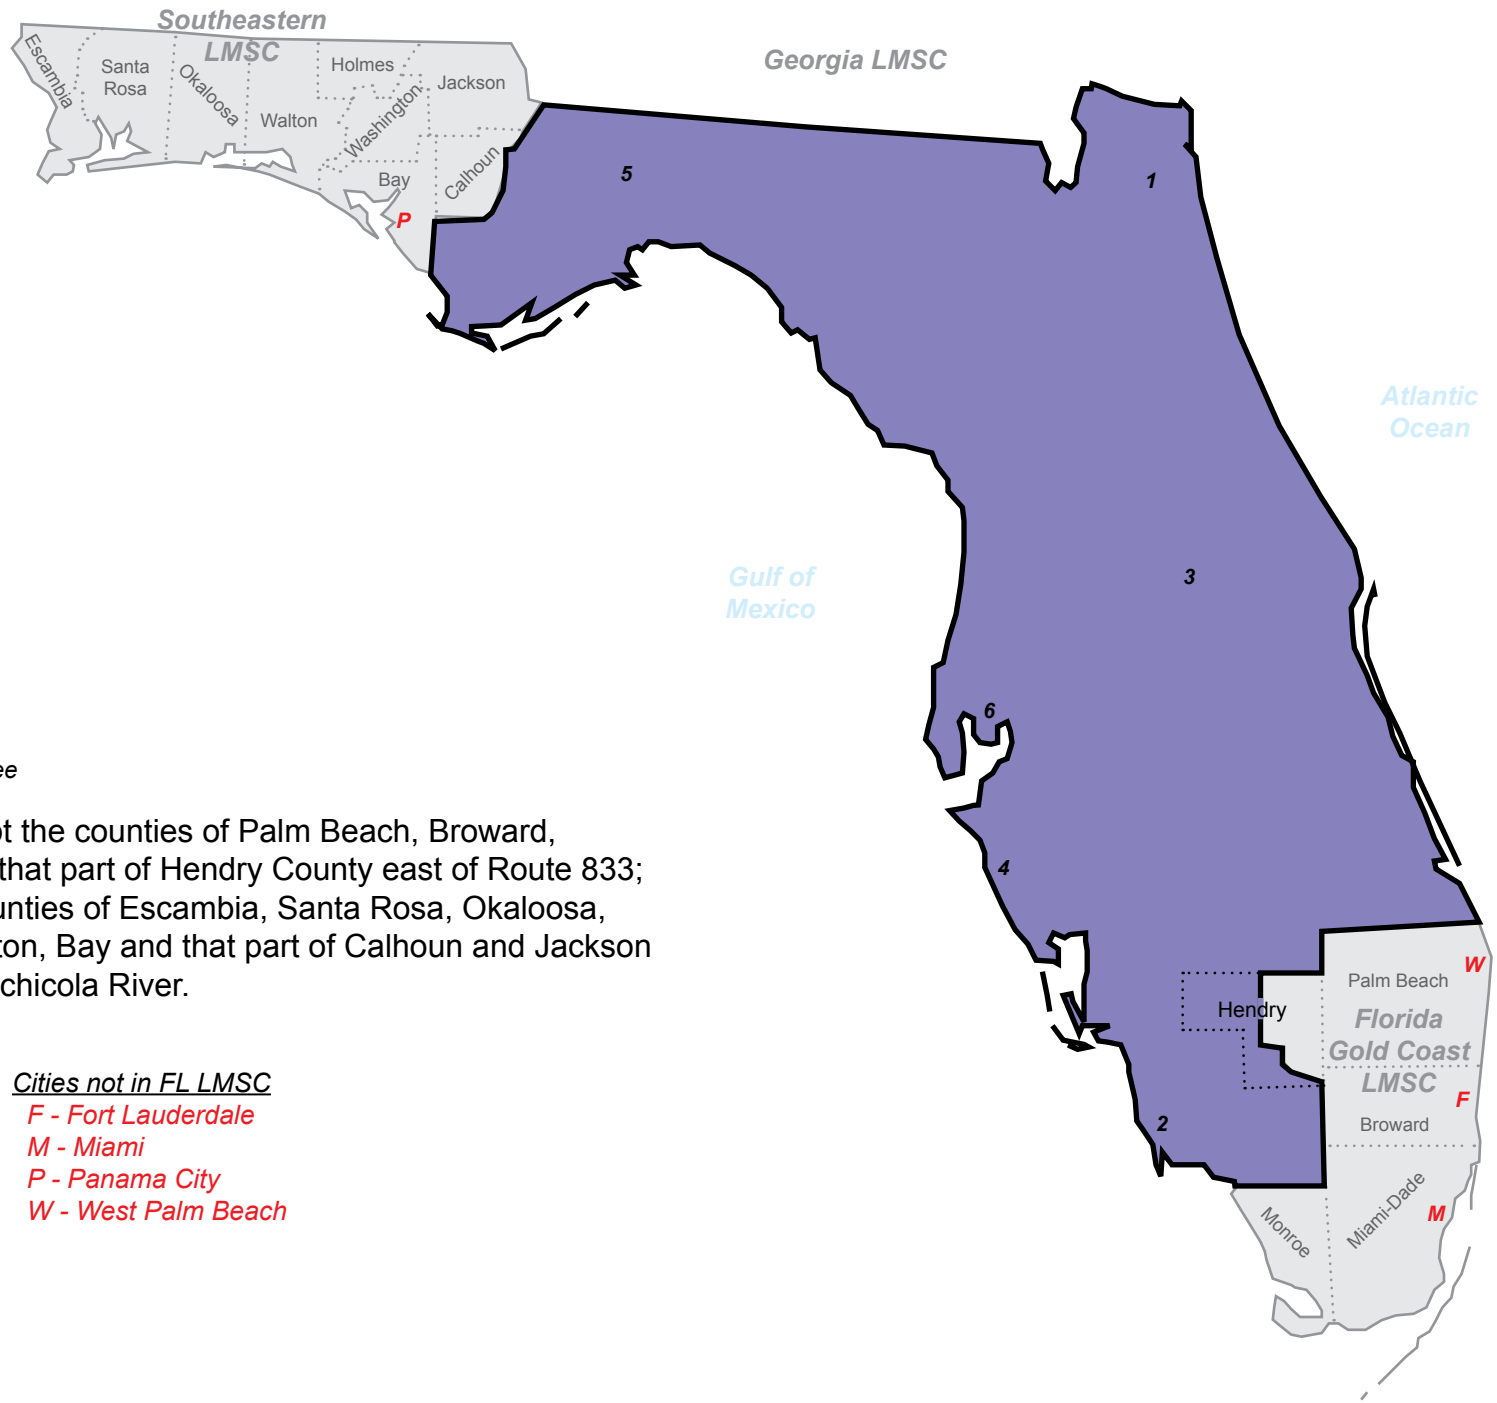

Florida (FL / 14)

Local Masters Swimming Committee

The State of Florida except the counties of Palm Beach, Broward, Miami-Dade, Monroe and that part of Hendry County east of Route 833; and also excluding the counties of Escambia, Santa Rosa, Okaloosa, Walton, Holmes, Washington, Bay and that part of Calhoun and Jackson counties west of the Apalachicola River.

Cities in FL LMSC

- 1 - Jacksonville
- 2 - Naples
- 3 - Orlando
- 4 - Sarasota
- 5 - Tallahassee
- 6 - Tampa

Cities not in FL LMSC

- *F - Fort Lauderdale*
- *M - Miami*
- *P - Panama City*
- *W - West Palm Beach*