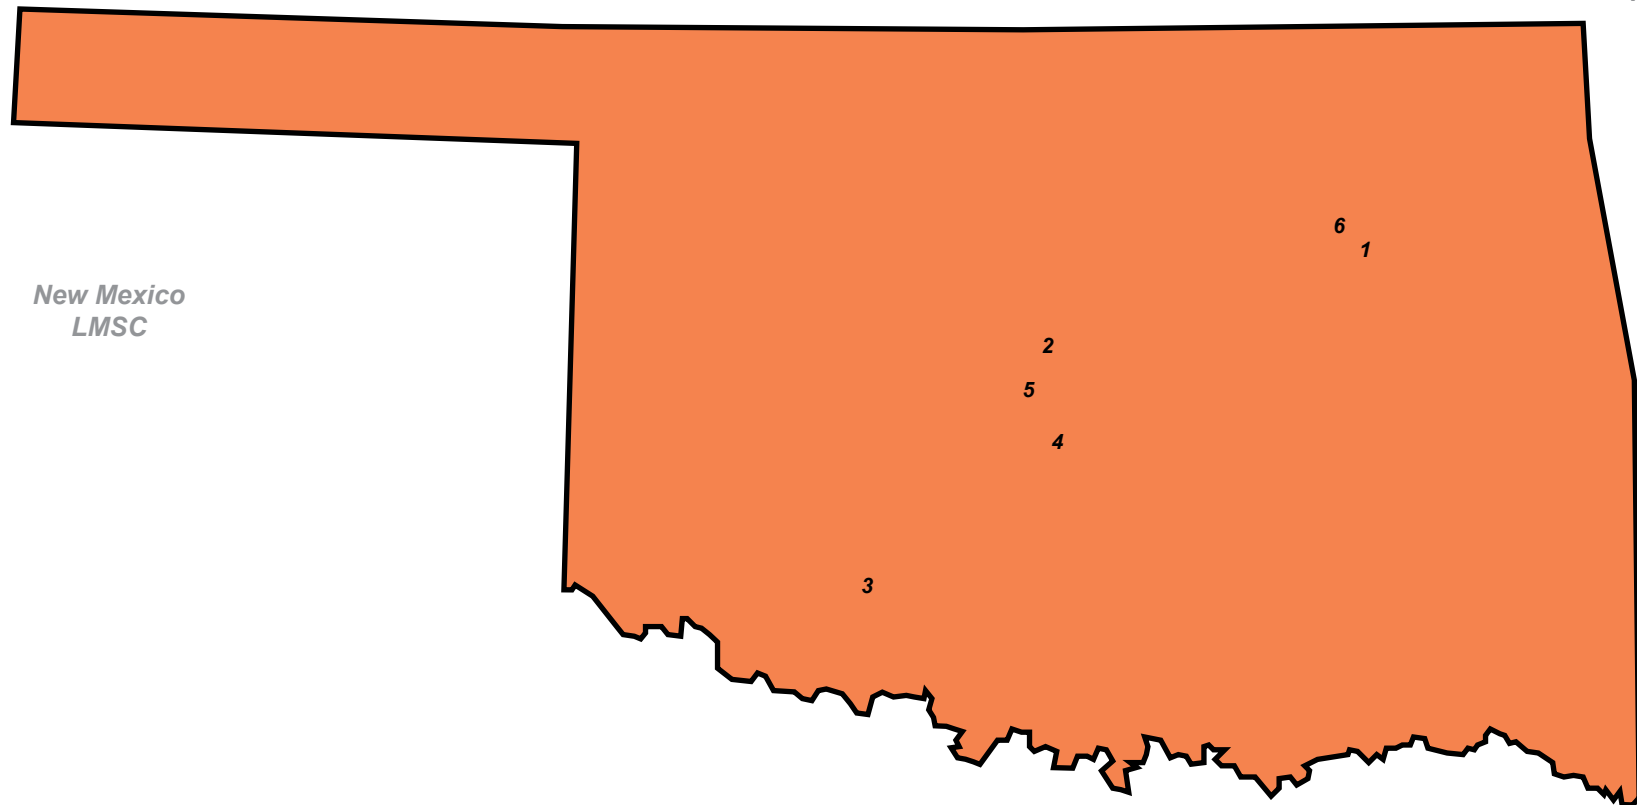

Oklahoma (OK / 27)

Local Masters Swimming Committee

The State of Oklahoma.

Cities in OK LMSC

- 1 - Broken Arrow
- 2 - Edmond
- 3 - Lawton
- 4 - Norman
- 5 - Oklahoma City
- 6 - Tulsa

Colorado
LMSC

Missouri Valley LMSC

Missouri
Valley
LMSC

New Mexico
LMSC

Arkansas
LMSC

North Texas LMSC