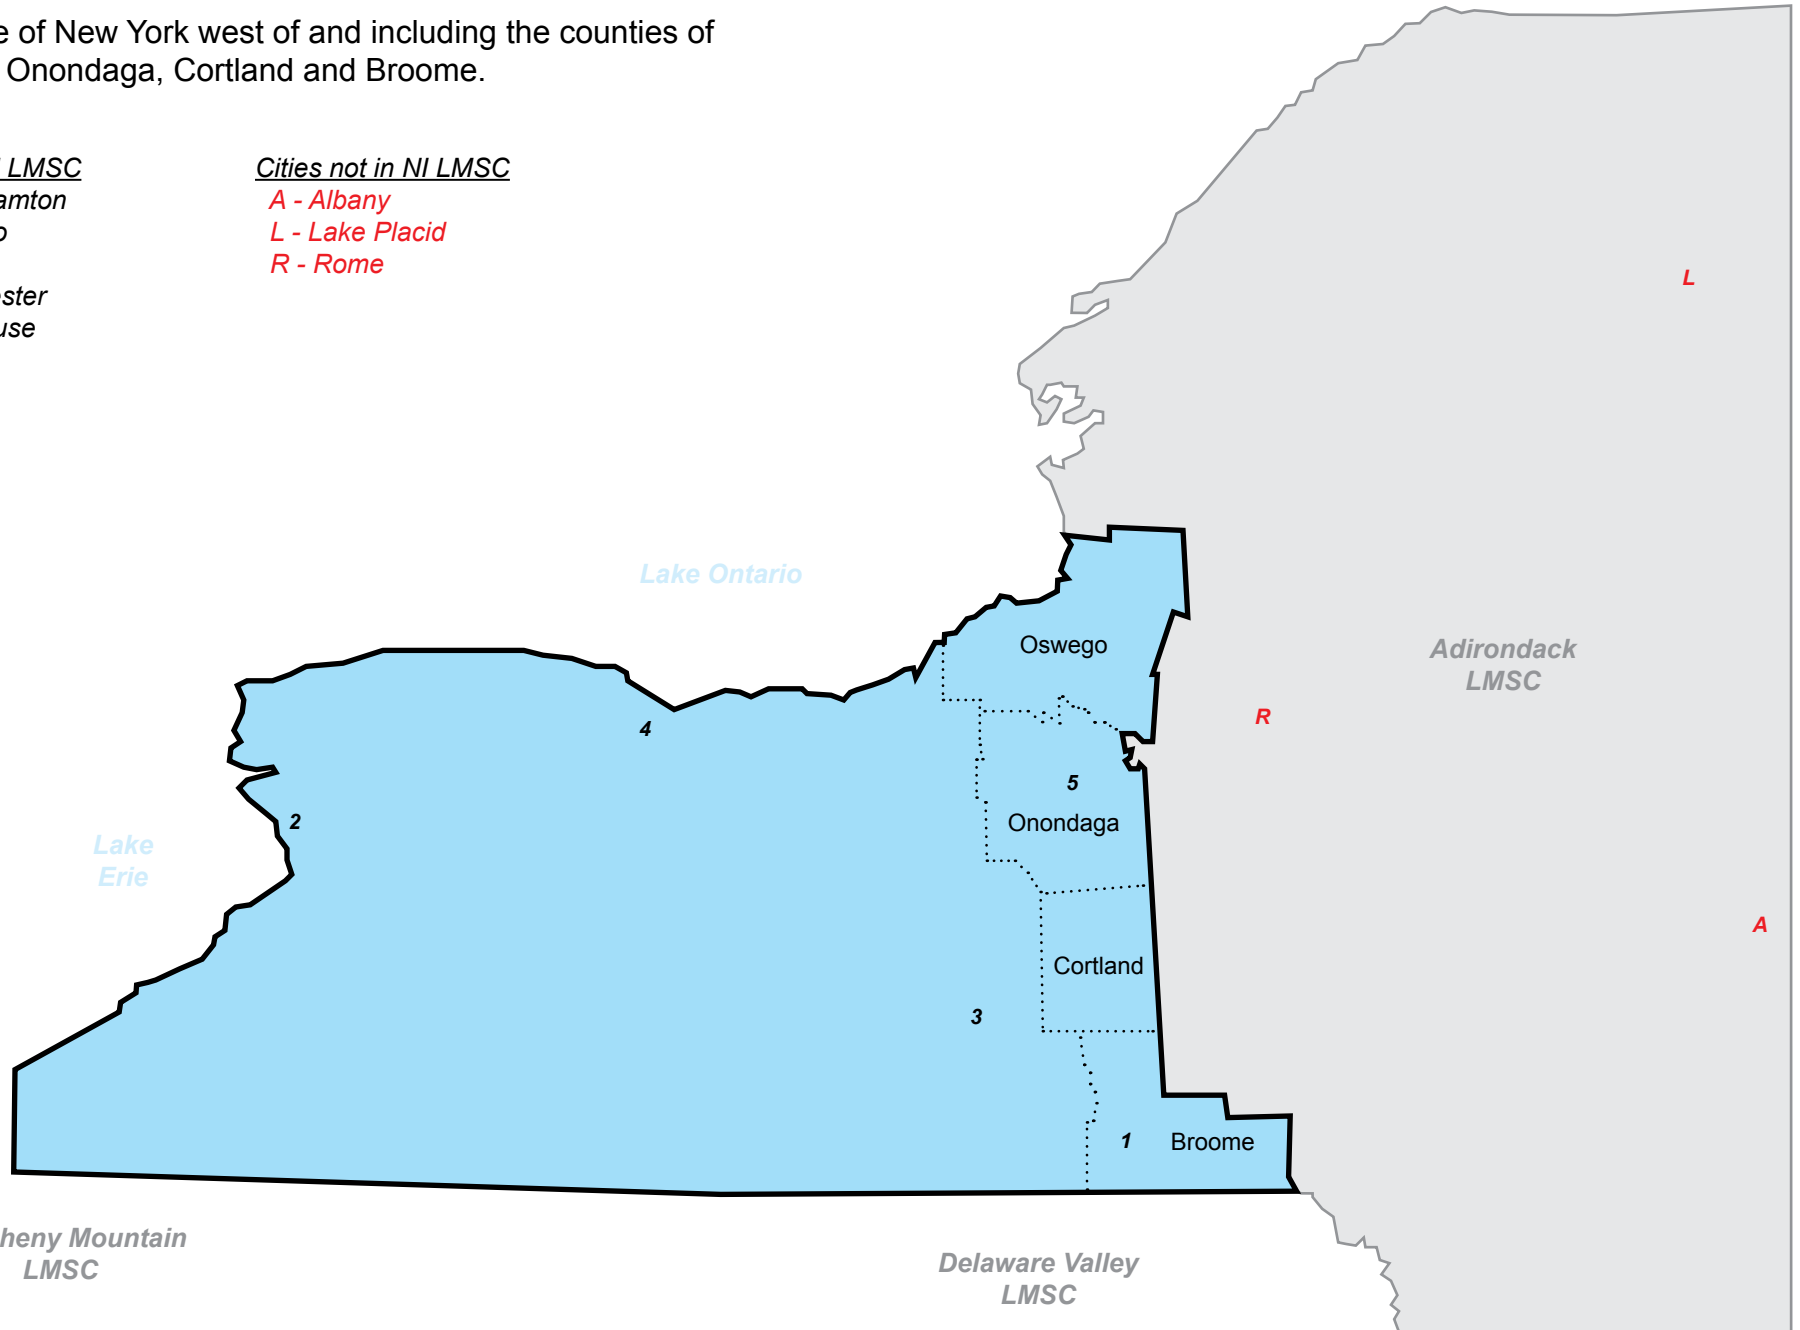

Niagara (NI / 04)

Local Masters Swimming Committee

The State of New York west of and including the counties of Oswego, Onondaga, Cortland and Broome.

Cities in NI LMSC

- 1 - Binghamton
- 2 - Buffalo
- 3 - Ithaca
- 4 - Rochester
- 5 - Syracuse

Cities not in NI LMSC

- A - Albany
- L - Lake Placid
- R - Rome