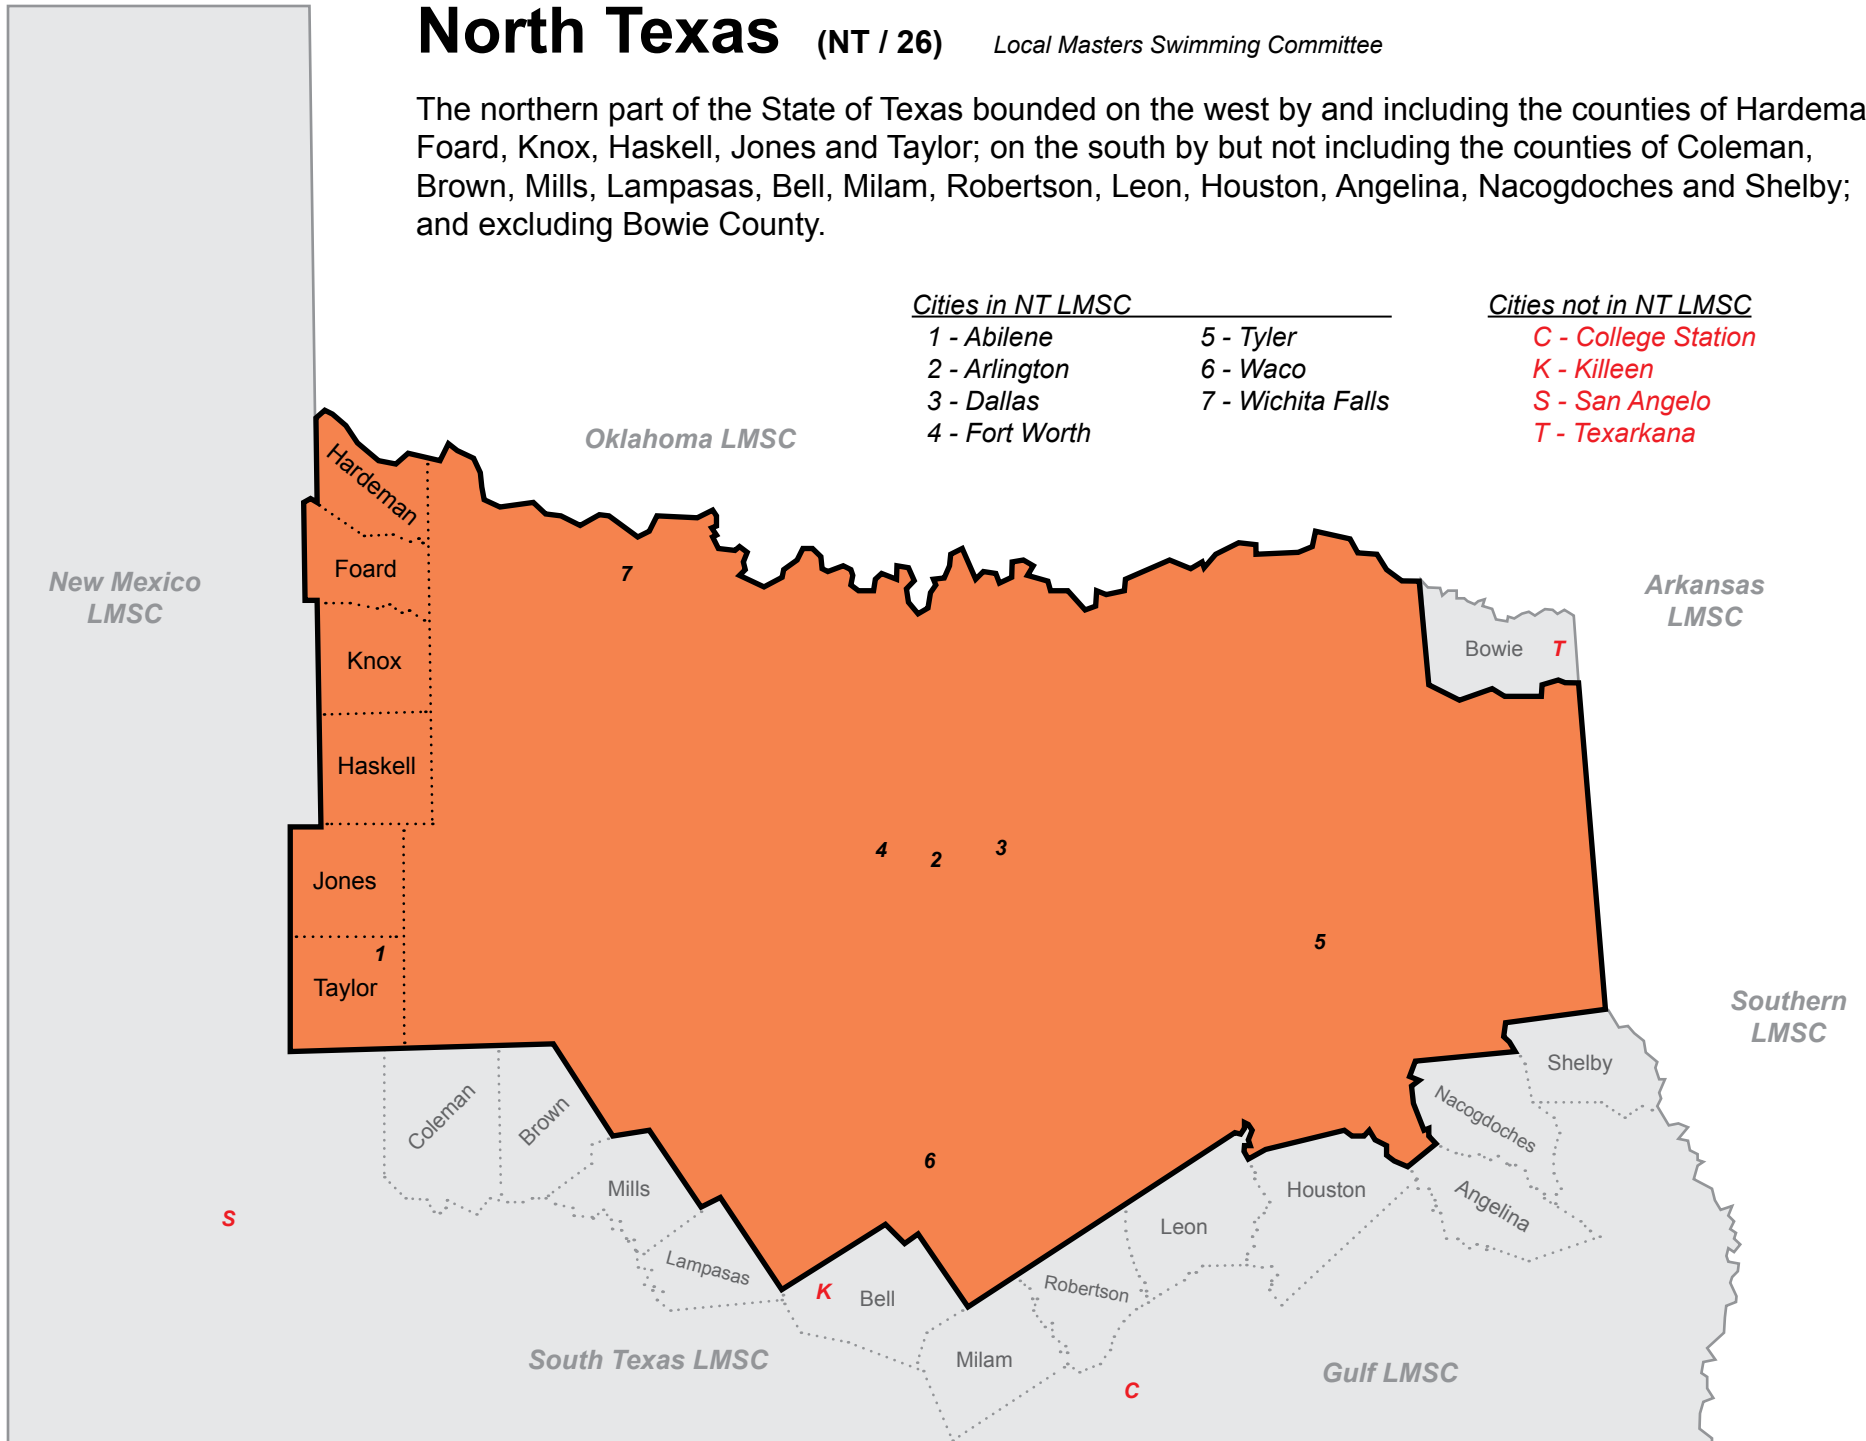

North Texas

(NT / 26)

Local Masters Swimming Committee

The northern part of the State of Texas bounded on the west by and including the counties of Hardeman, Foard, Knox, Haskell, Jones and Taylor; on the south by but not including the counties of Coleman, Brown, Mills, Lampasas, Bell, Milam, Robertson, Leon, Houston, Angelina, Nacogdoches and Shelby; and excluding Bowie County.

Cities in NT LMSC

1 - Abilene	5 - Tyler
2 - Arlington	6 - Waco
3 - Dallas	7 - Wichita Falls
4 - Fort Worth	

Cities not in NT LMSC

1. C - College Station
   K - Killeen
   S - San Angelo
   T - Texarkana