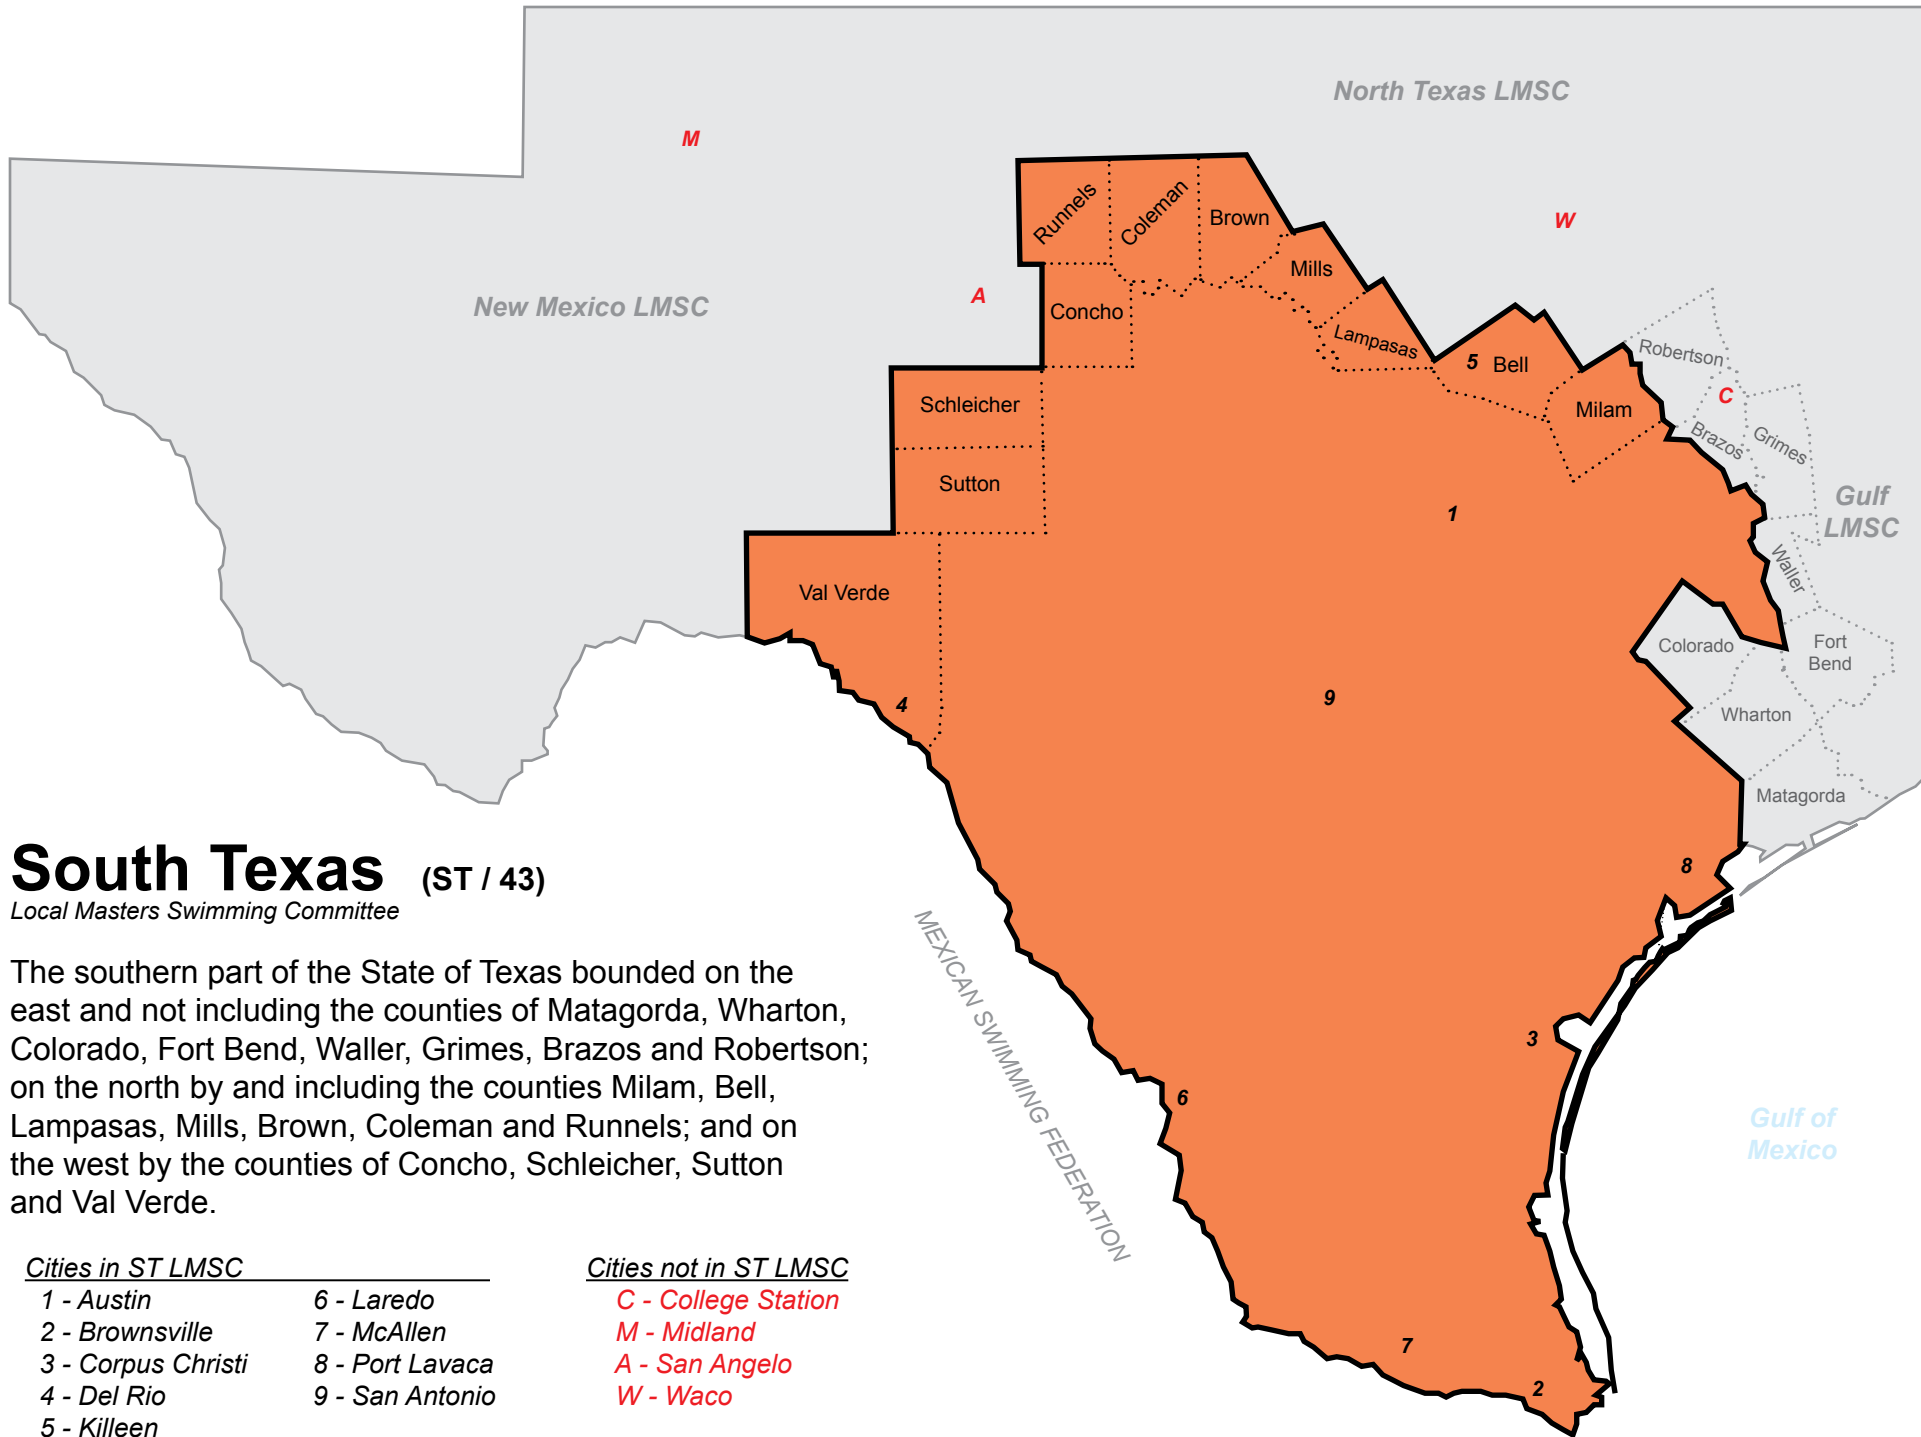

South Texas (ST / 43)

Local Masters Swimming Committee

The southern part of the State of Texas bounded on the east and not including the counties of Matagorda, Wharton, Colorado, Fort Bend, Waller, Grimes, Brazos and Robertson; on the north by and including the counties Milam, Bell, Lampasas, Mills, Brown, Coleman and Runnels; and on the west by the counties of Concho, Schleicher, Sutton and Val Verde.

Cities in ST LMSC

1 - Austin	6 - Laredo
2 - Brownsville	7 - McAllen
3 - Corpus Christi	8 - Port Lavaca
4 - Del Rio	9 - San Antonio
5 - Killeen	

Cities not in ST LMSC

- C - College Station
- M - Midland
- A - San Angelo
- W - Waco