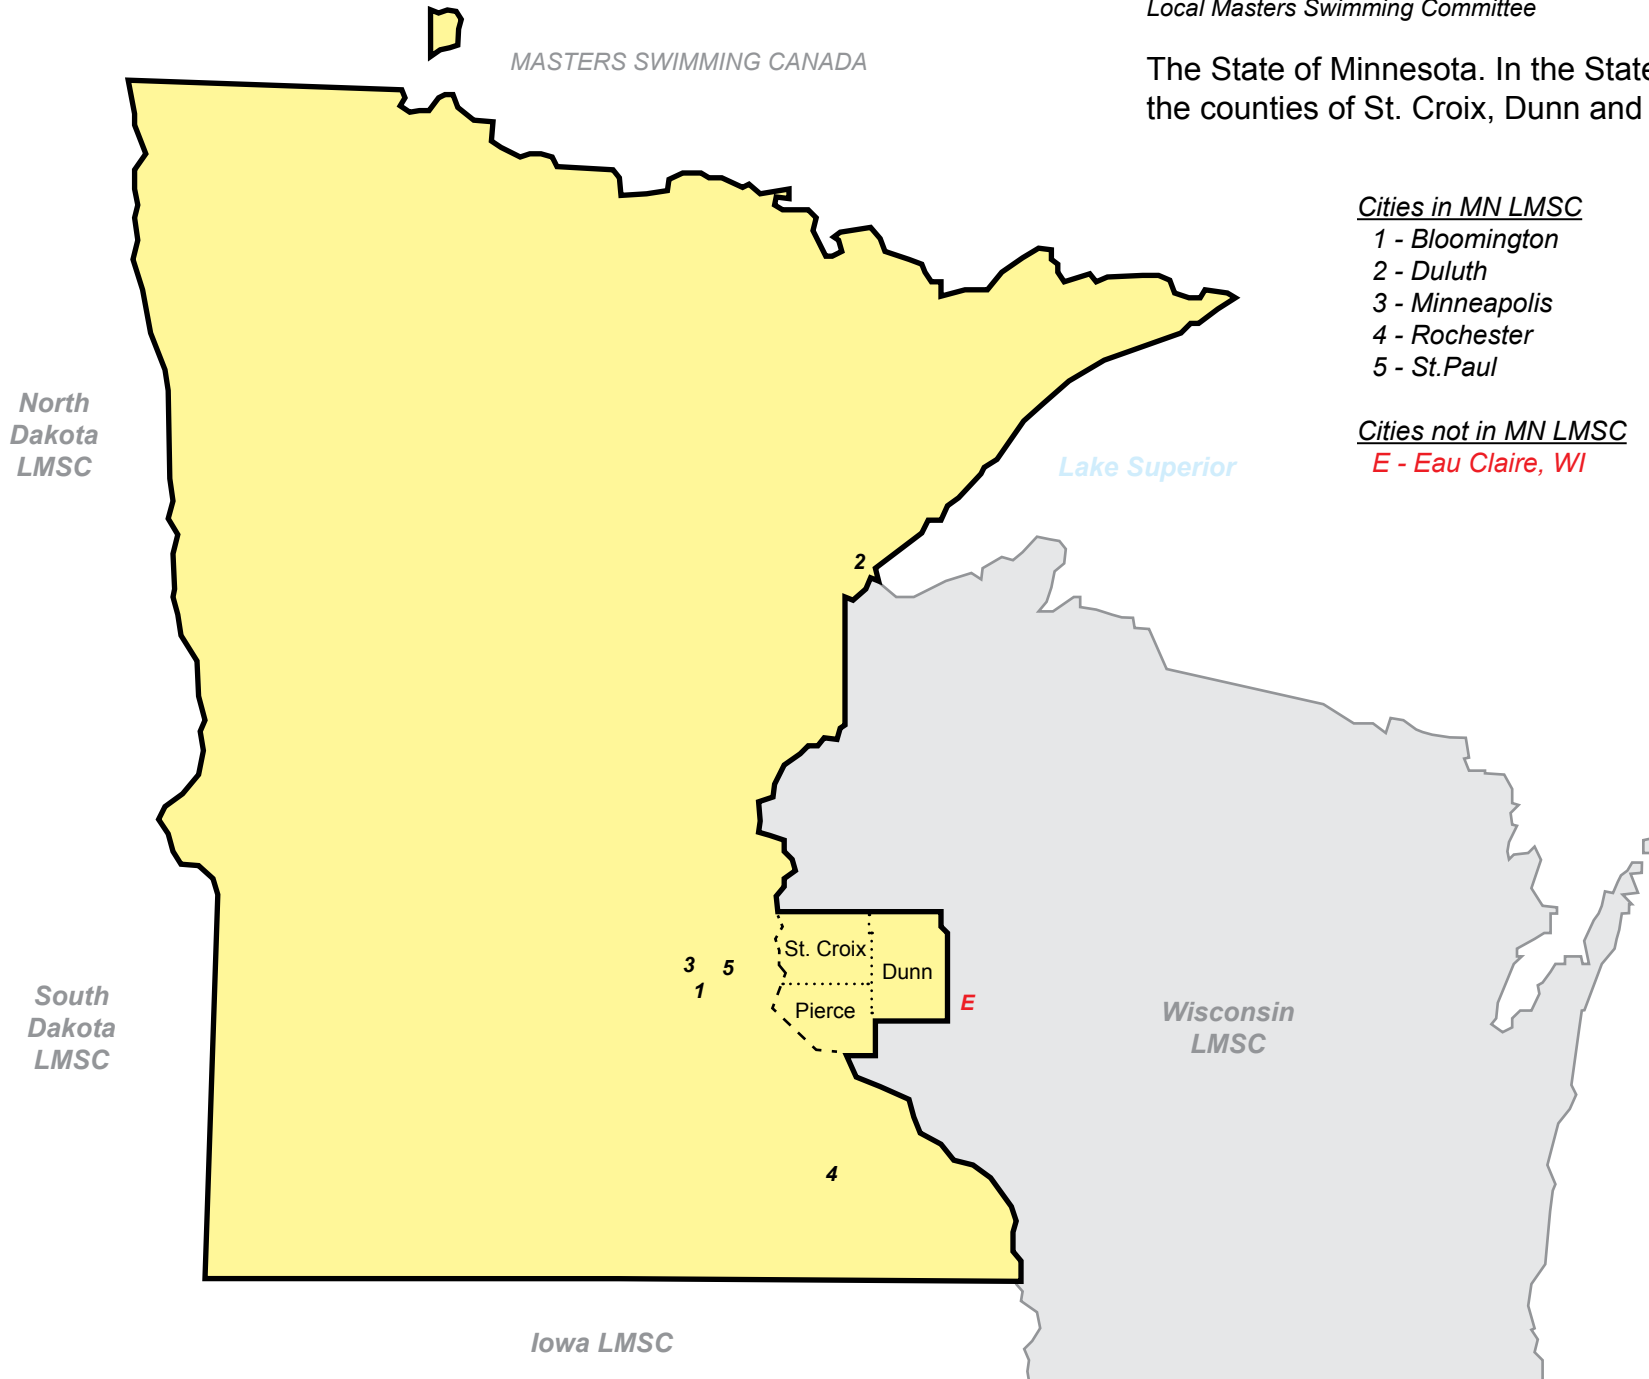

Local Masters Swimming Committee

The State of New York south of and including Sullivan, Orange and Dutchess counties.

Cities in MR LMSC

- 1 - Bronx
- 2 - Brooklyn
- 3 - Hempstead
- 4 - Huntington
- 5 - Manhattan
- 6 - Poughkeepsie
- 7 - Queens
- 8 - Staten Island

Michigan (MI / 19)

Local Masters Swimming Committee

The State of Michigan.

- Cities in MI LMSC
- 1 - Ann Arbor
 - 2 - Flint
 - 3 - Detroit
 - 4 - Grand Rapids
 - 5 - Lansing
 - 6 - Sault Ste. Marie
 - 7 - Traverse City
 - 8 - Warren

Minnesota (MN / 30)

Local Masters Swimming Committee

The State of Minnesota. In the State of Wisconsin, the counties of St. Croix, Dunn and Pierce.

Cities in MN LMSC

- 1 - Bloomington
- 2 - Duluth
- 3 - Minneapolis
- 4 - Rochester
- 5 - St. Paul