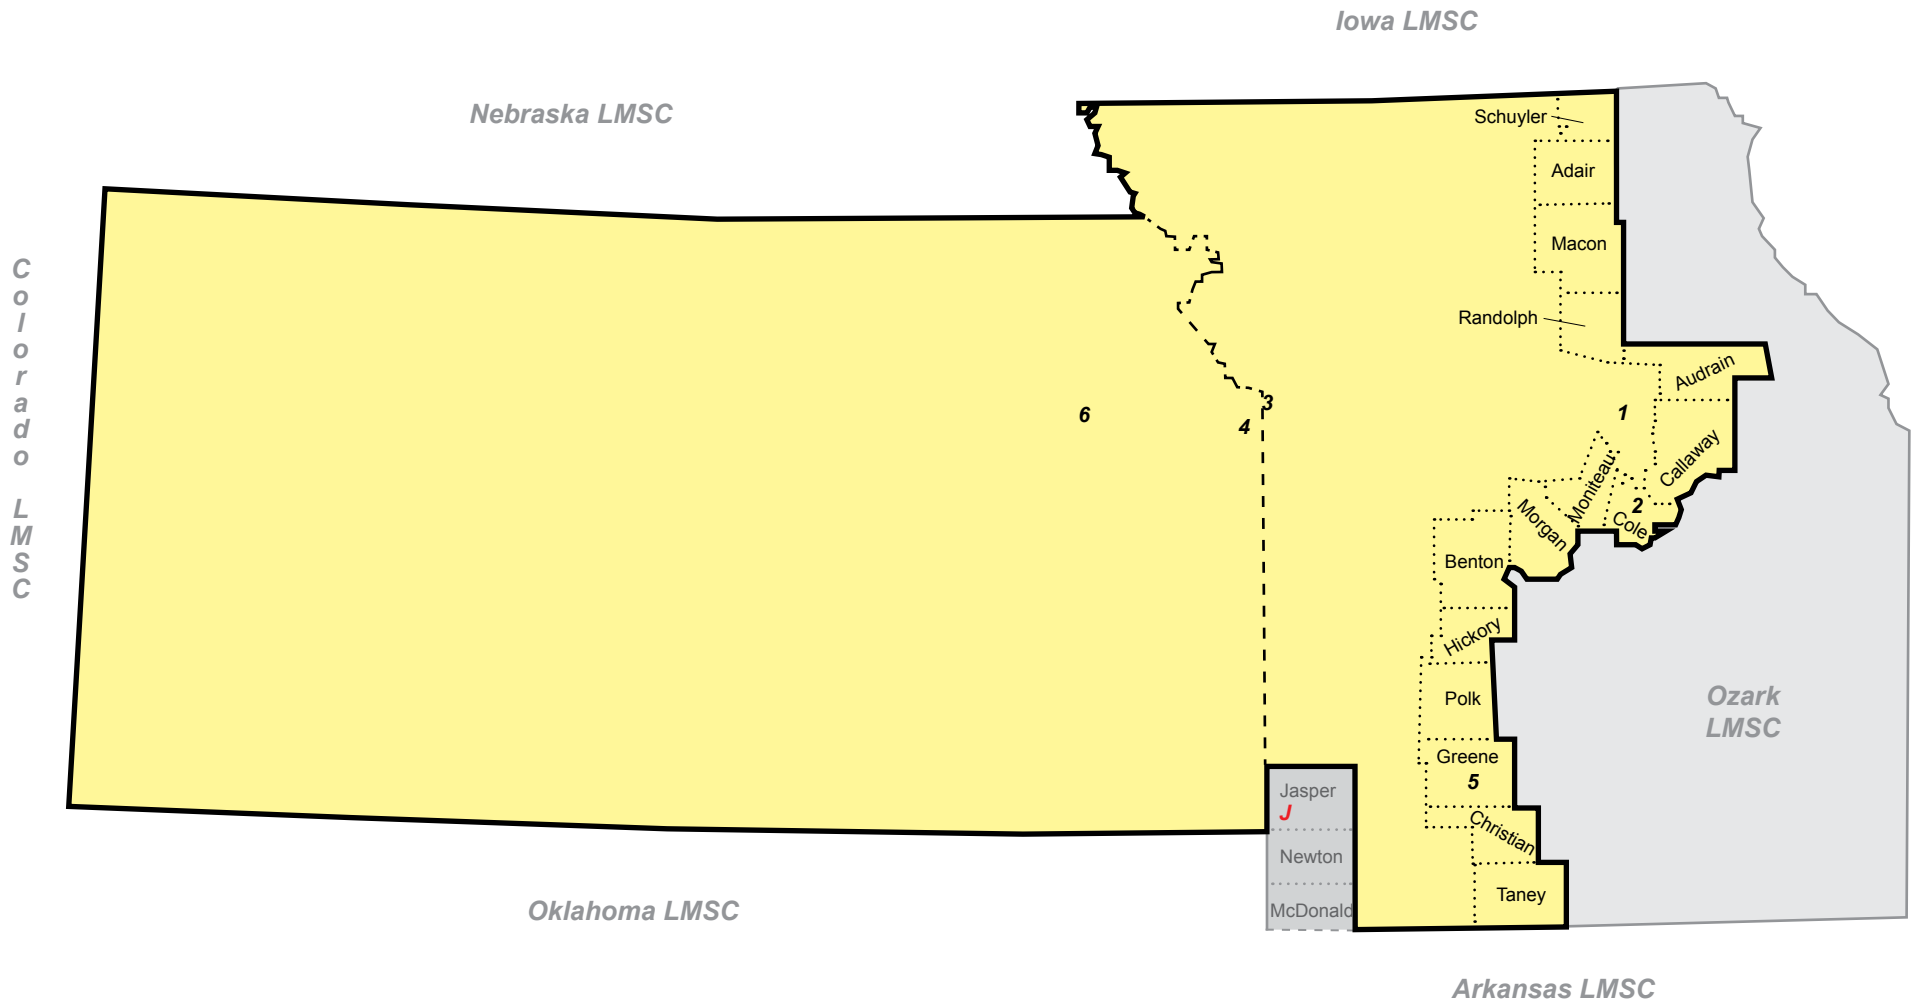

Missouri Valley (MV / 28)

Local Masters Swimming Committee

The State of Kansas. The State of Missouri west of and including the counties of Schuyler, Adair, Macon, Randolph, Audrain, Callaway, Cole, Moniteau, Morgan, Benton, Hickory, Polk, Greene, Christian and Taney; excluding the counties of Jasper, Newton and McDonald.

Cities in MV LMSC

- 1 - Columbia, MO
- 2 - Jefferson City, MO
- 3 - Kansas City
- 4 - Overland Park, KS
- 5 - Springfield, MO
- 6 - Topeka, KS
- 7 - Wichita, KS

Cities not in MV LMSC

- J - Joplin, MO