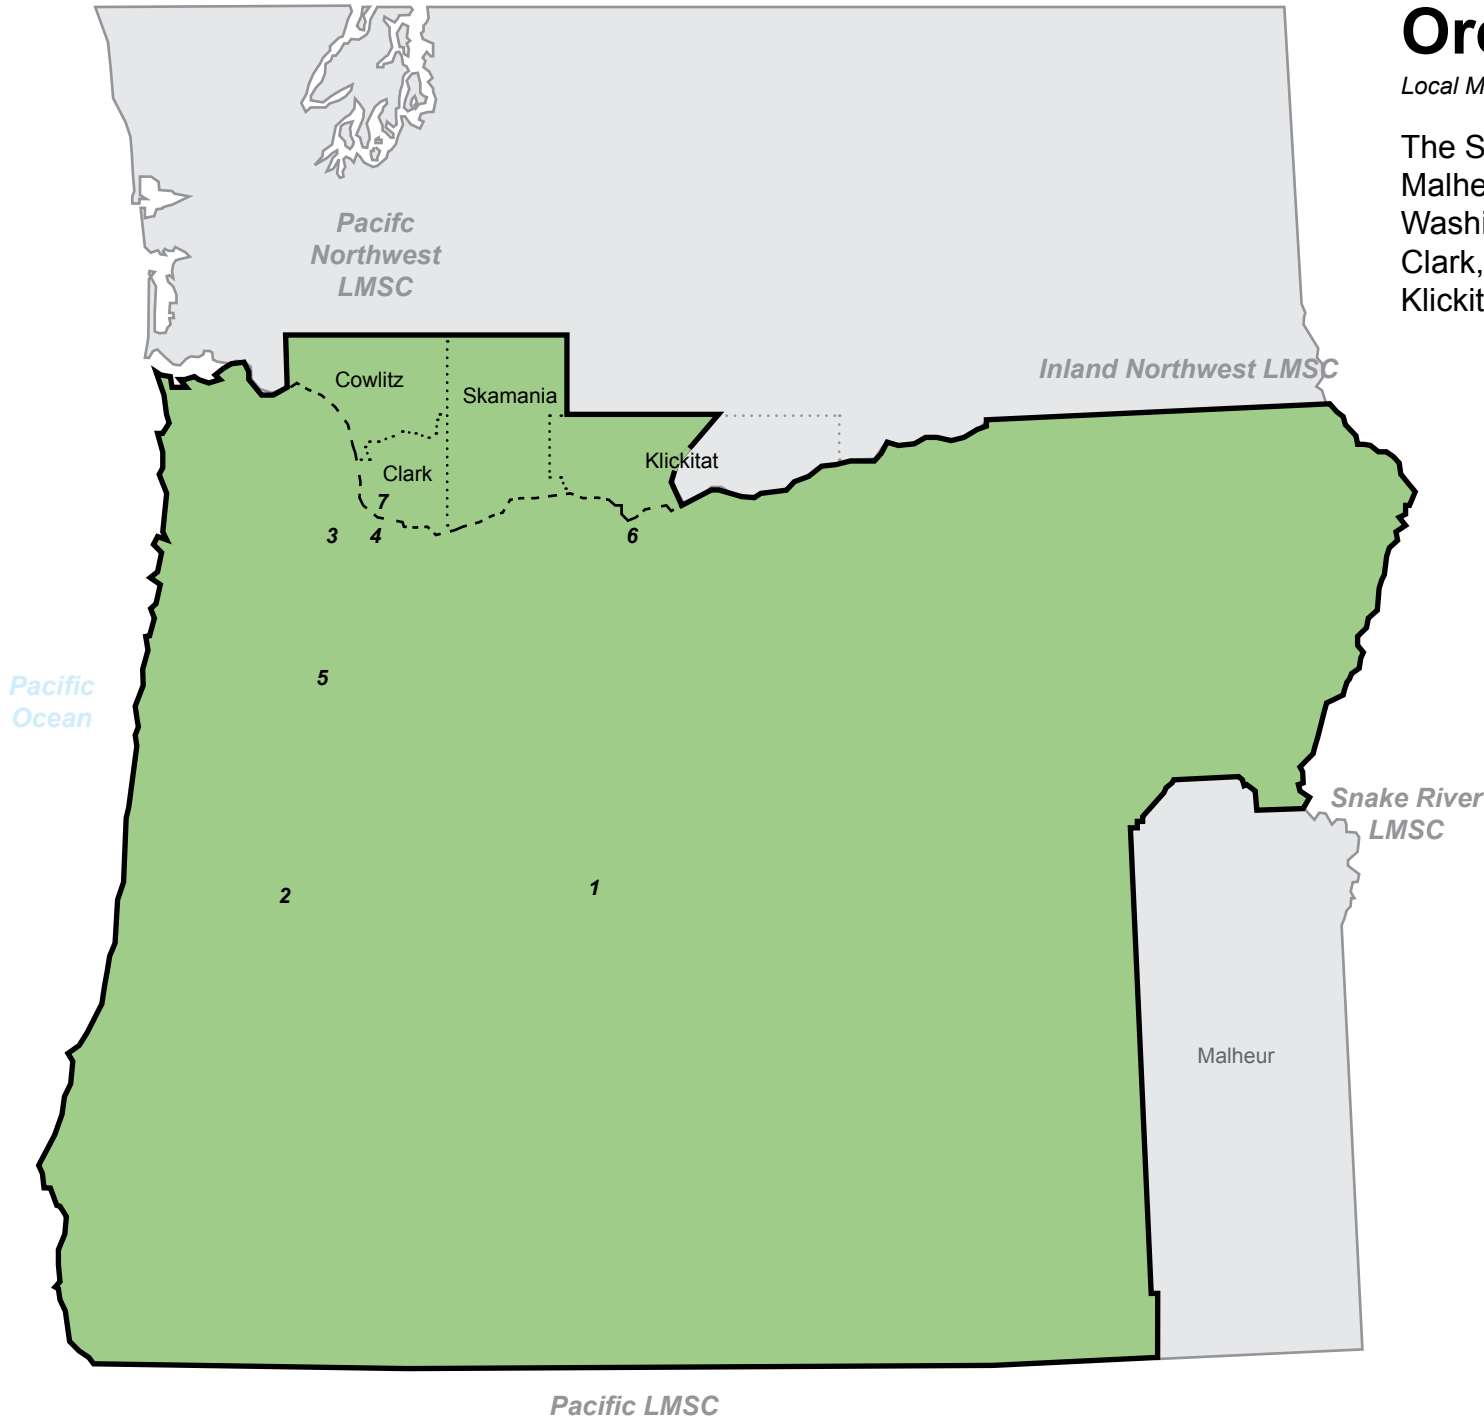

Oregon (OR / 37)

Local Masters Swimming Committee

The State of Oregon except Malheur County; and in the State of Washington, the counties of Cowlitz, Clark, Skamania and that portion of Klickitat County west of Highway 97.

Cities in OR LMSC

- 1 - Bend
- 2 - Eugene
- 3 - Hillsboro
- 4 - Portland
- 5 - Salem
- 6 - The Dalles
- 7 - Vancouver, WA