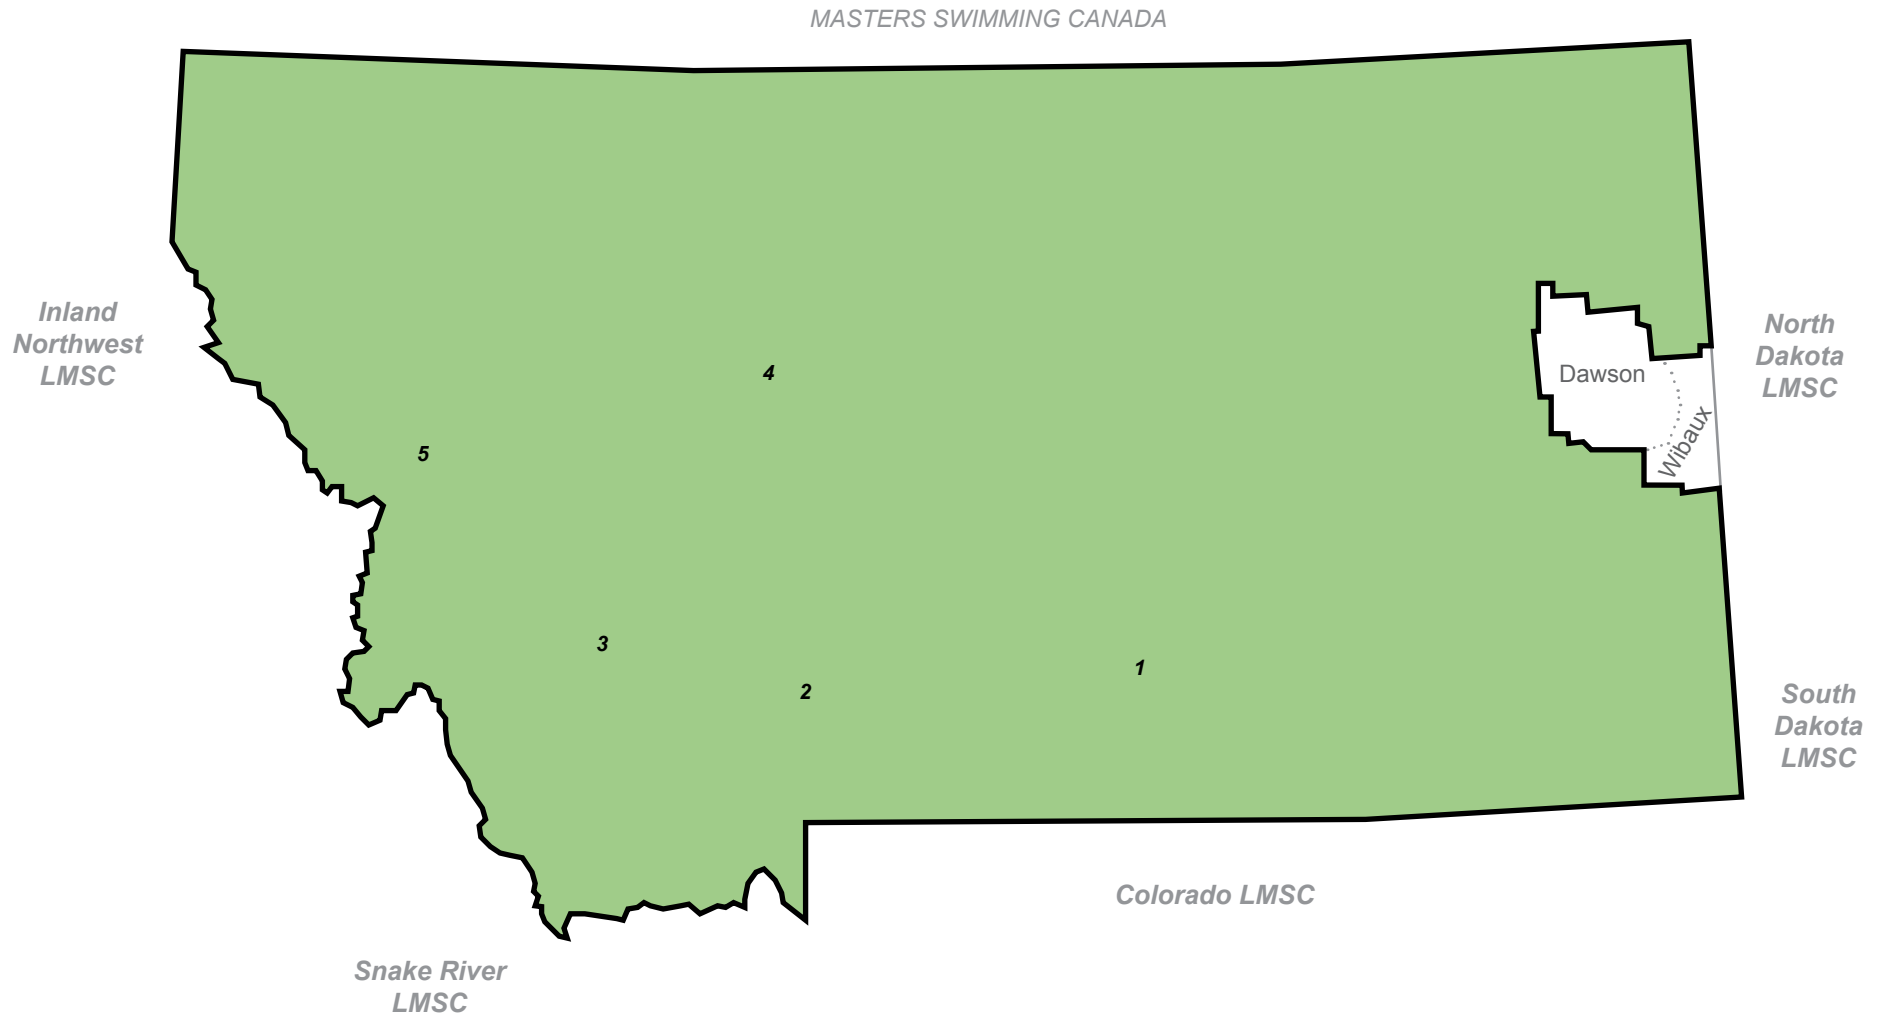

Minnesota (MN / 30)

Local Masters Swimming Committee

The State of Minnesota. In the State of Wisconsin, the counties of St. Croix, Dunn and Pierce.

Cities in MN LMSC

- 1 - Bloomington
- 2 - Duluth
- 3 - Minneapolis
- 4 - Rochester
- 5 - St. Paul

Cities in MV LMSC

- 1 - Columbia, MO
- 2 - Jefferson City, MO
- 3 - Kansas City
- 4 - Overland Park, KS
- 5 - Springfield, MO
- 6 - Topeka, KS
- 7 - Wichita, KS

Cities not in MV LMSC

- J - Joplin, MO

Montana (MT / 31)

Local Masters Swimming Committee

The State of Montana except the counties of Dawson and Wibaux.

Cities in MT LMSC

- 1 - Billings
- 2 - Bozeman
- 3 - Butte
- 4 - Great Falls
- 5 - Missoula

Nebraska (NB / 29)

Local Masters Swimming Committee

The State of Nebraska.

Cities in NB LMSC

- 1 - Bellevue
- 2 - Grand Island
- 3 - Kearney
- 4 - Lincoln
- 5 - Omaha

South Dakota LMSC

Iowa LMSC

Colorado LMSC

Missouri Valley LMSC