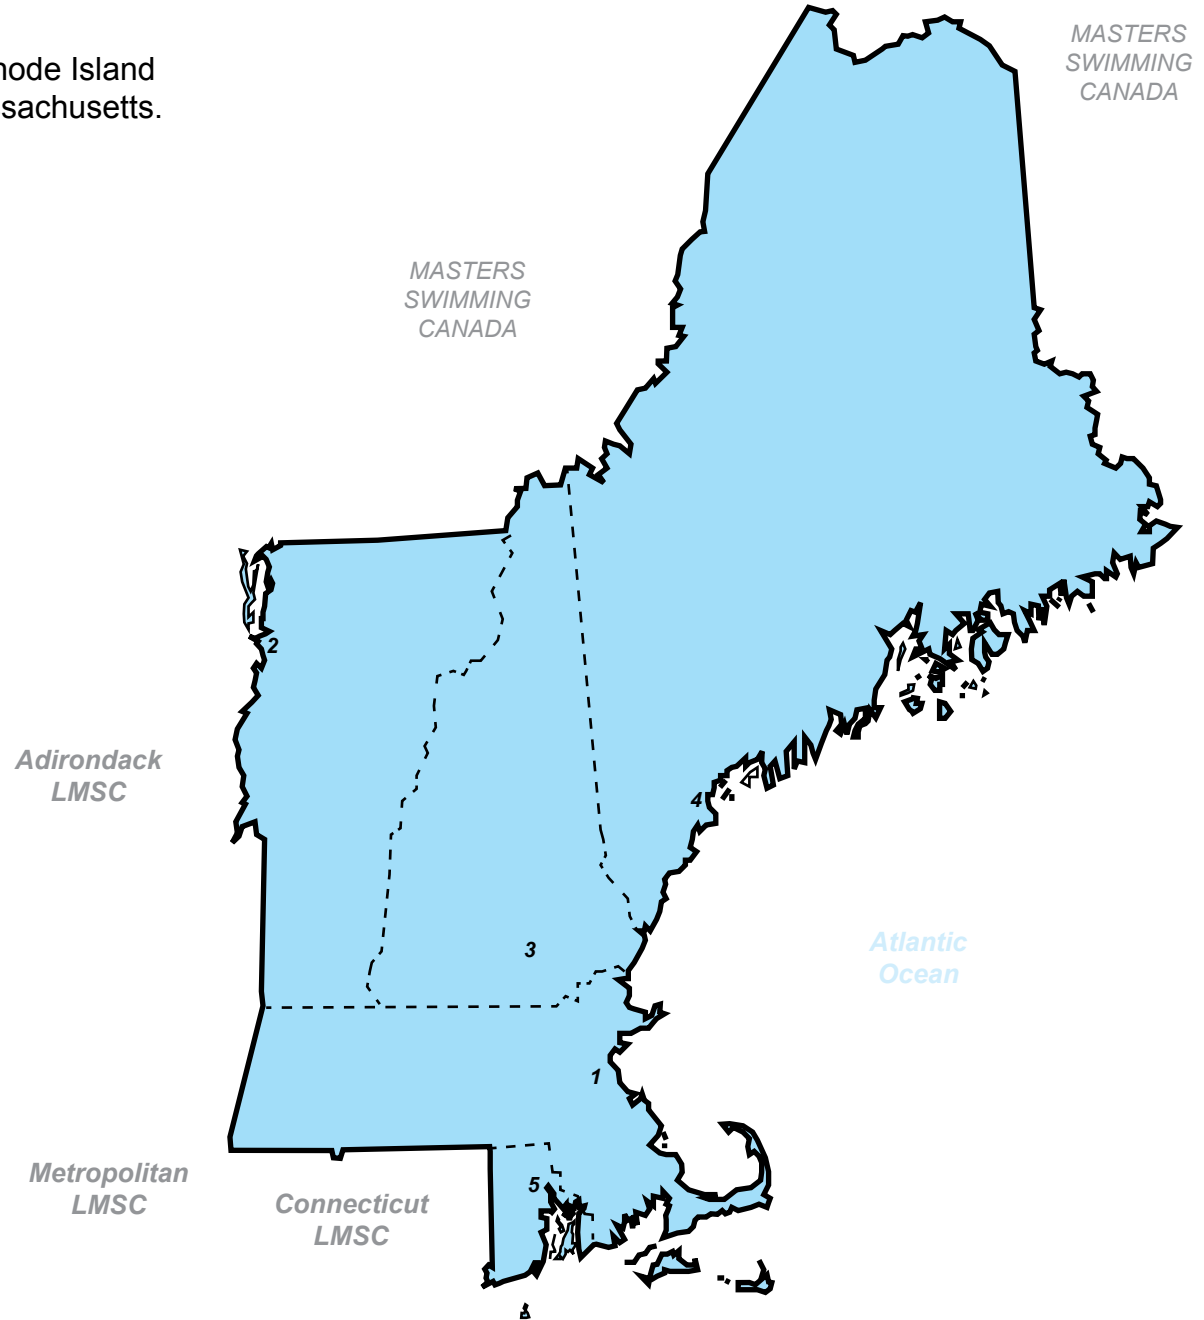

Missouri Valley LMSC

New England (NE / 02)

Local Masters Swimming Committee

The states of New Hampshire, Vermont, Rhode Island and Maine, and the Commonwealth of Massachusetts.

Cities in NE LMSC

- 1 - Boston, MA
- 2 - Burlington, VT
- 3 - Manchester, NH
- 4 - Portland, ME
- 5 - Providence, RI