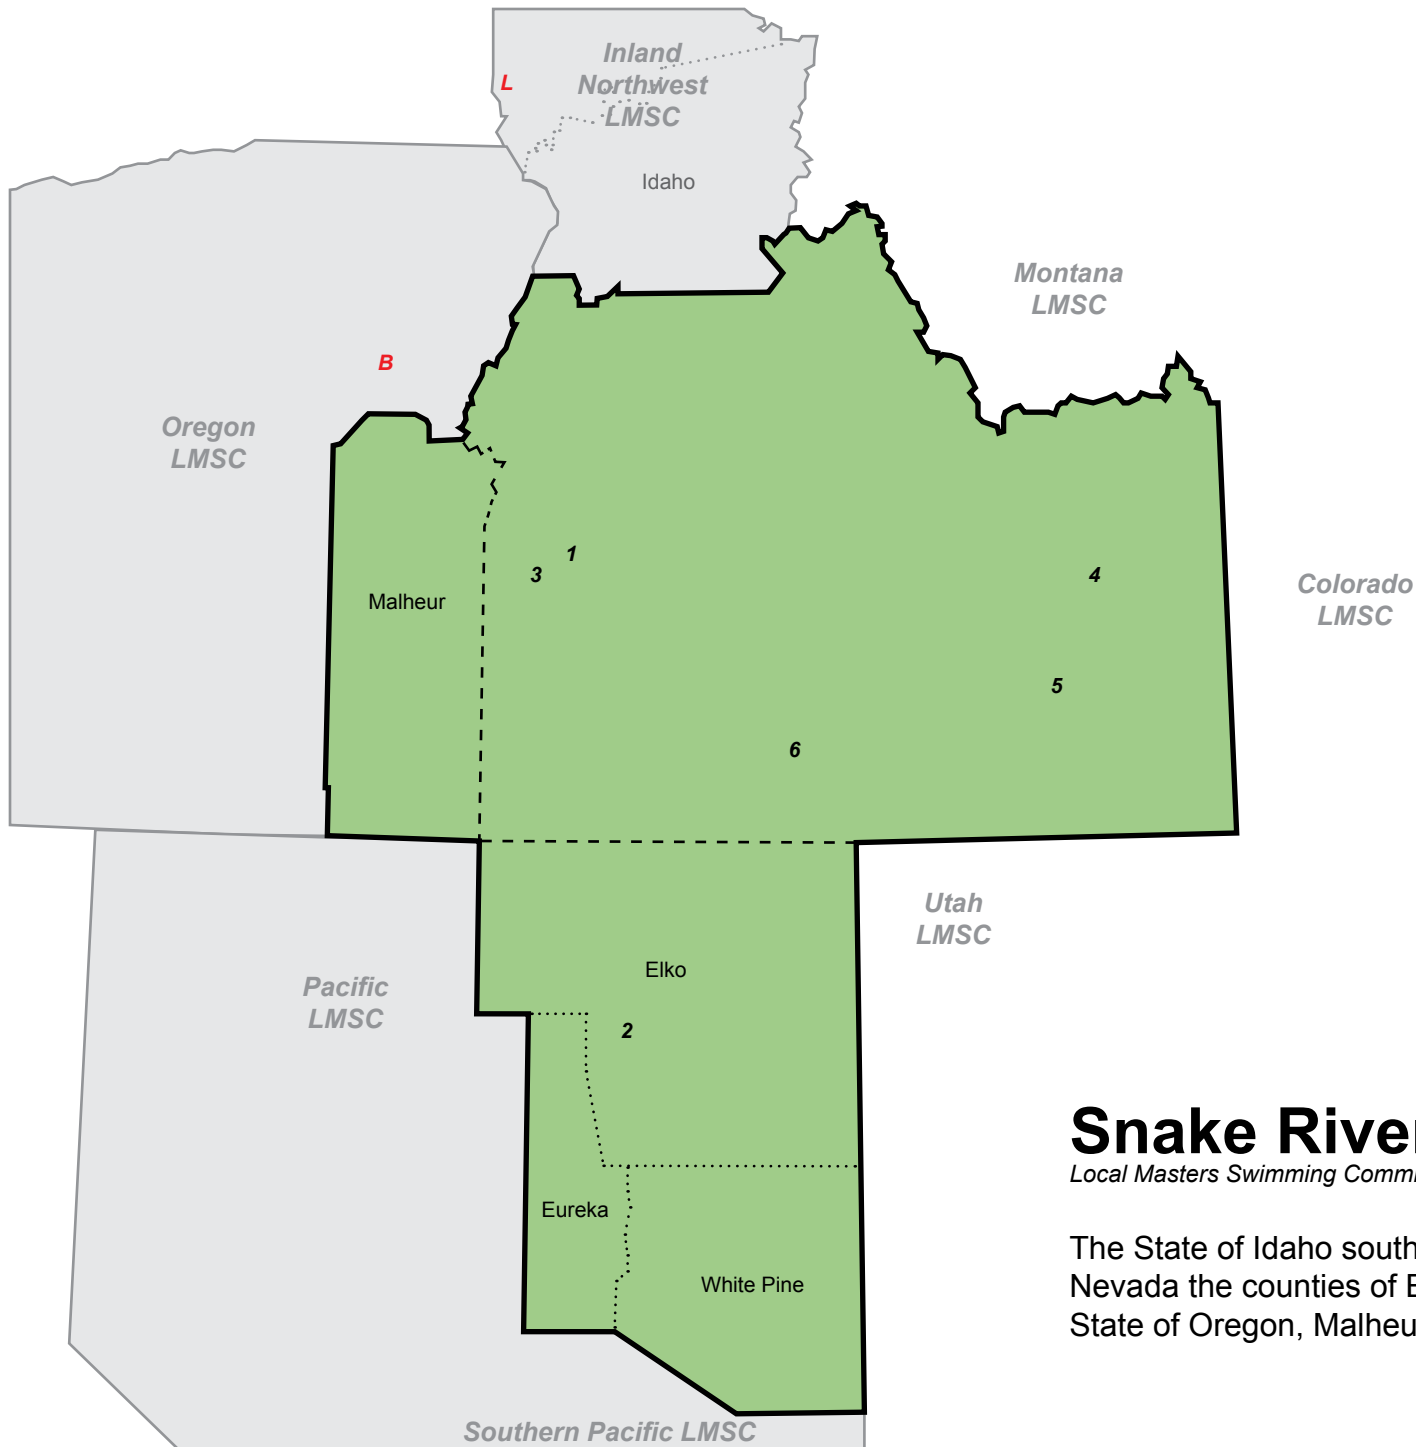

Cities in SR LMSC

- 1 - Boise, ID
- 2 - Elko, NV
- 3 - Nampa, ID
- 4 - Idaho Falls, ID
- 5 - Pocatello, ID
- 6 - Twin Falls, ID

Cities not in SR LMSC

- *B - Baker City, OR*
- *L - Lewiston, ID*

Snake River (SR / 59)

Local Masters Swimming Committee

The State of Idaho south of Idaho County. In the State of Nevada the counties of Elko, Eureka and White Pine. In the State of Oregon, Malheur County.