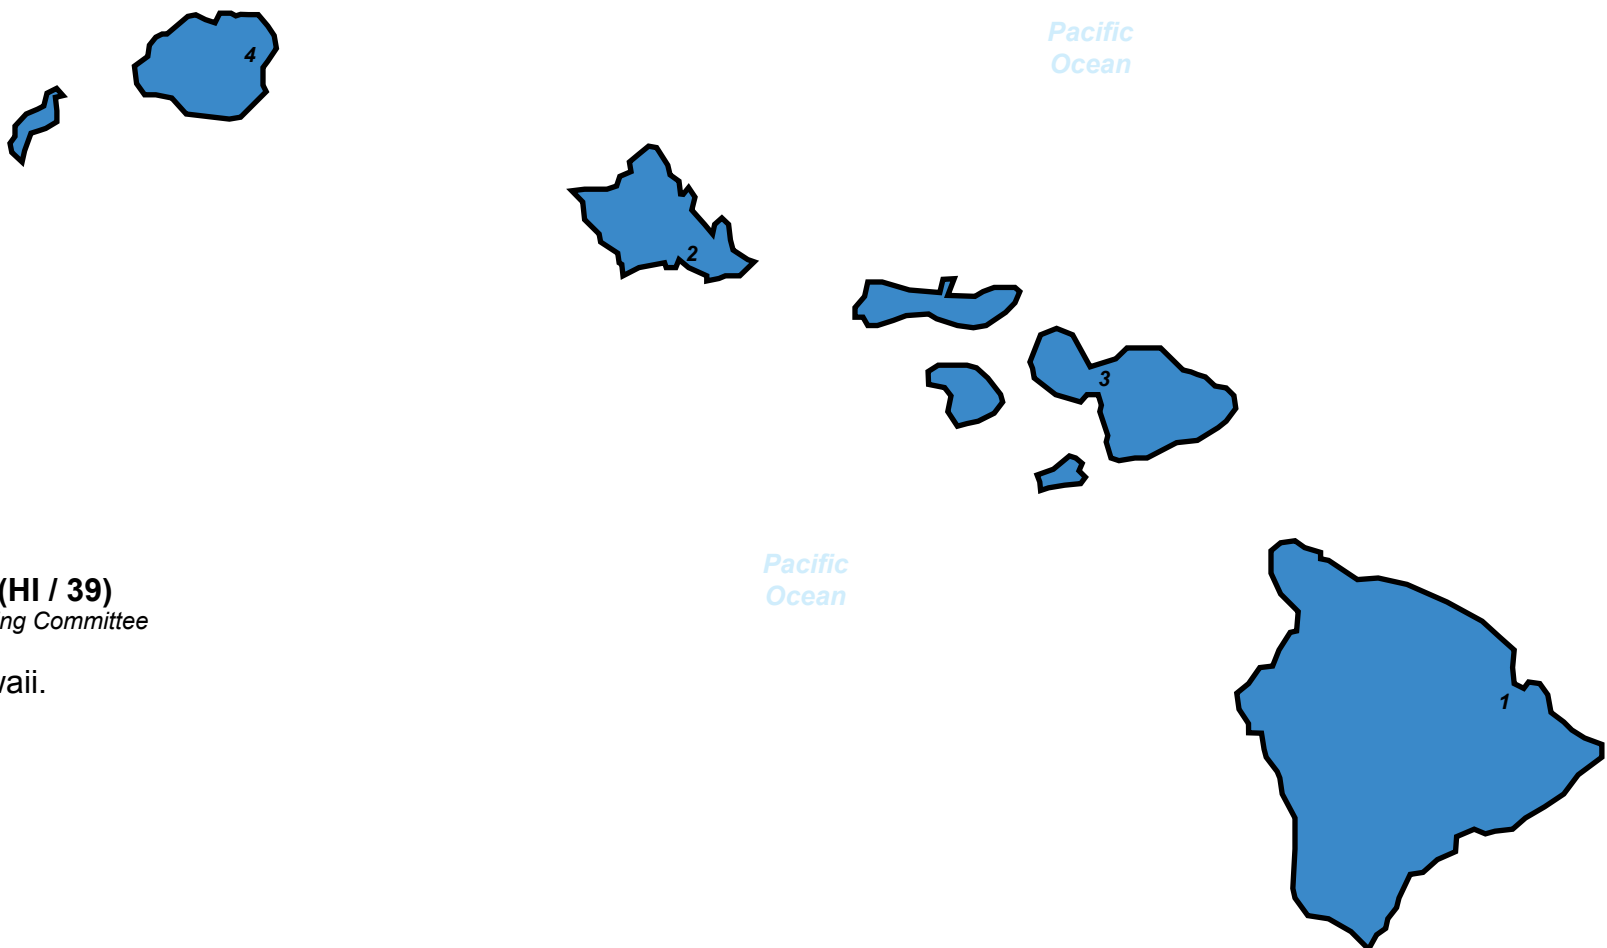

- 1 - Fort Lauderdale
- 2 - Key West
- 3 - Miami
- 4 - West Palm Beach

Cities not in FG LMSC

- F - Fort Pierce
- N - Naples
- P - Port Charlotte

Georgia (GA / 45)

Local Masters Swimming Committee

The State of Georgia.

Cities in GA LMSC

- 1 - Atlanta
- 2 - Augusta
- 3 - Columbus
- 4 - Macon
- 5 - Savannah

Southern
LMSC

Gulf (GU / 25)

Local Masters Swimming Committee

That part of the State of Texas bounded on the north by and including the counties of Shelby, Nacogdoches, Angelina, Houston, Leon and Robertson; and on the west by and including the counties of Brazos, Grimes, Waller, Fort Bend, Wharton, Colorado and Matagorda.

Cities in GU LMSC

- 1 - Beaumont
- 2 - College Station
- 3 - Galveston
- 4 - Houston
- 5 - Lake Jackson
- 6 - Nacogdoches

Cities not in GU LMSC

- A - Austin
- L - Longview
- T - Temple
- W - Waco
- V - Victoria