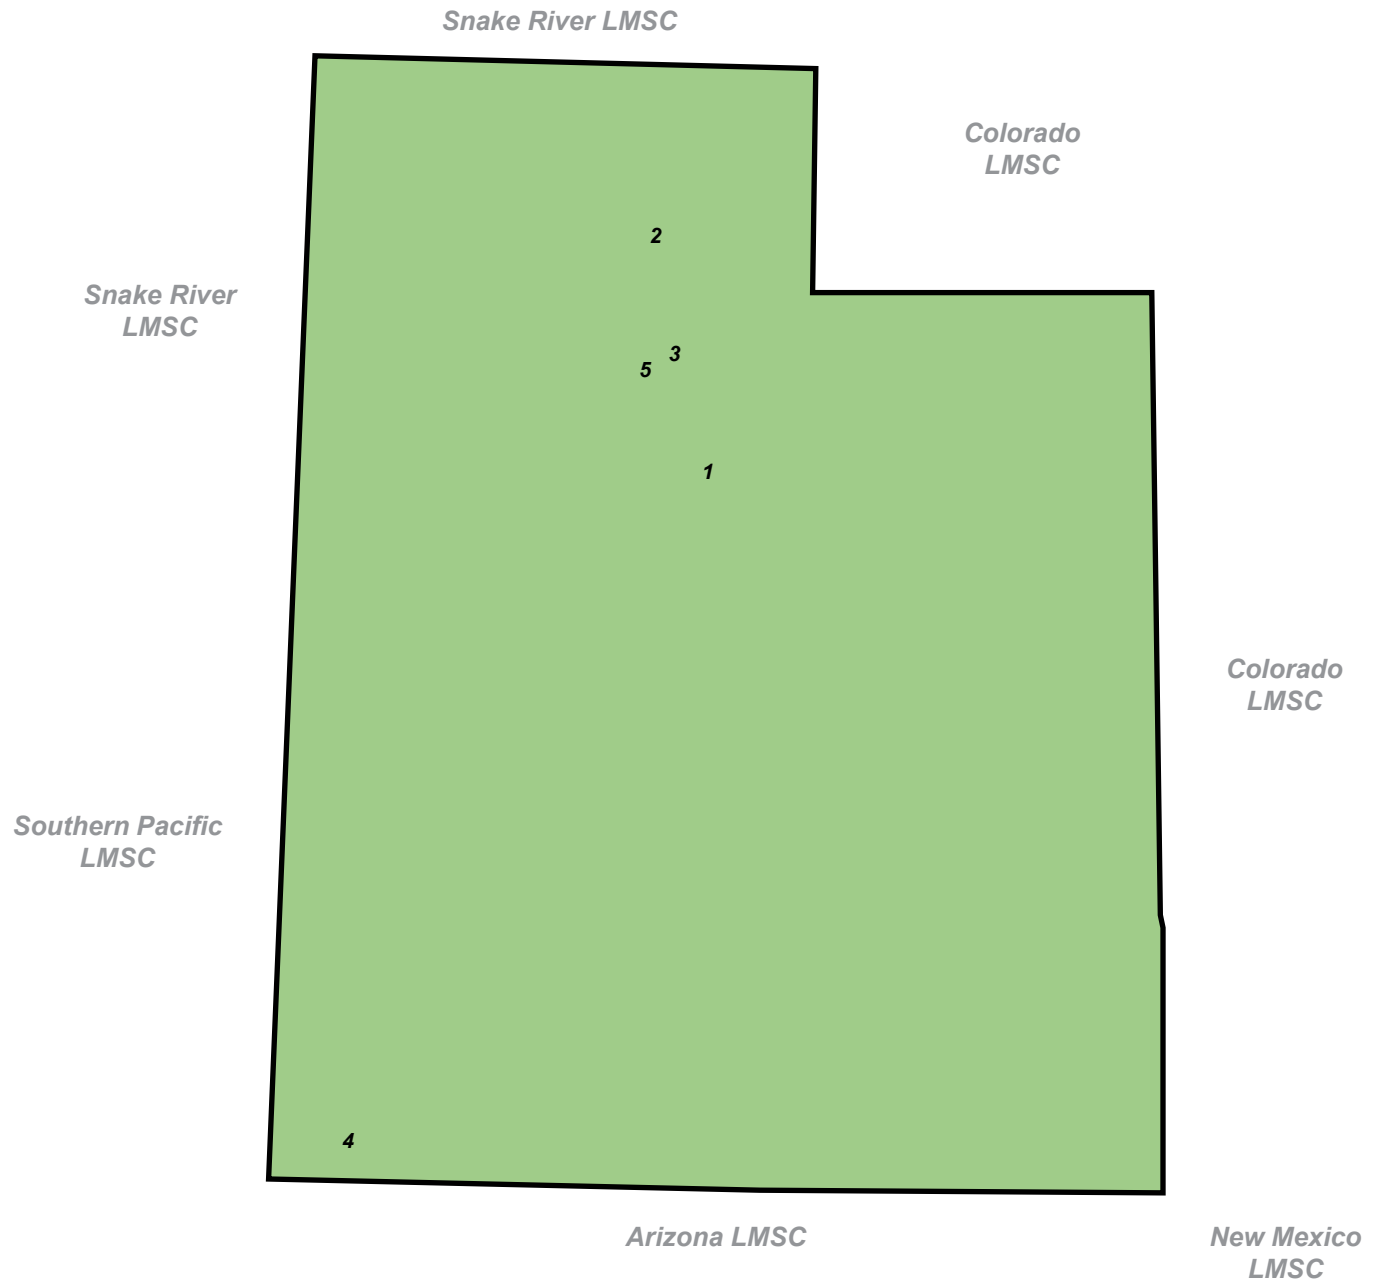

Utah (UT / 34)

Local Masters Swimming Committee

The State of Utah.

Cities in UT LMSC

- 1 - Provo
- 2 - Ogden
- 3 - Salt Lake City
- 4 - St. George
- 5 - West Valley City