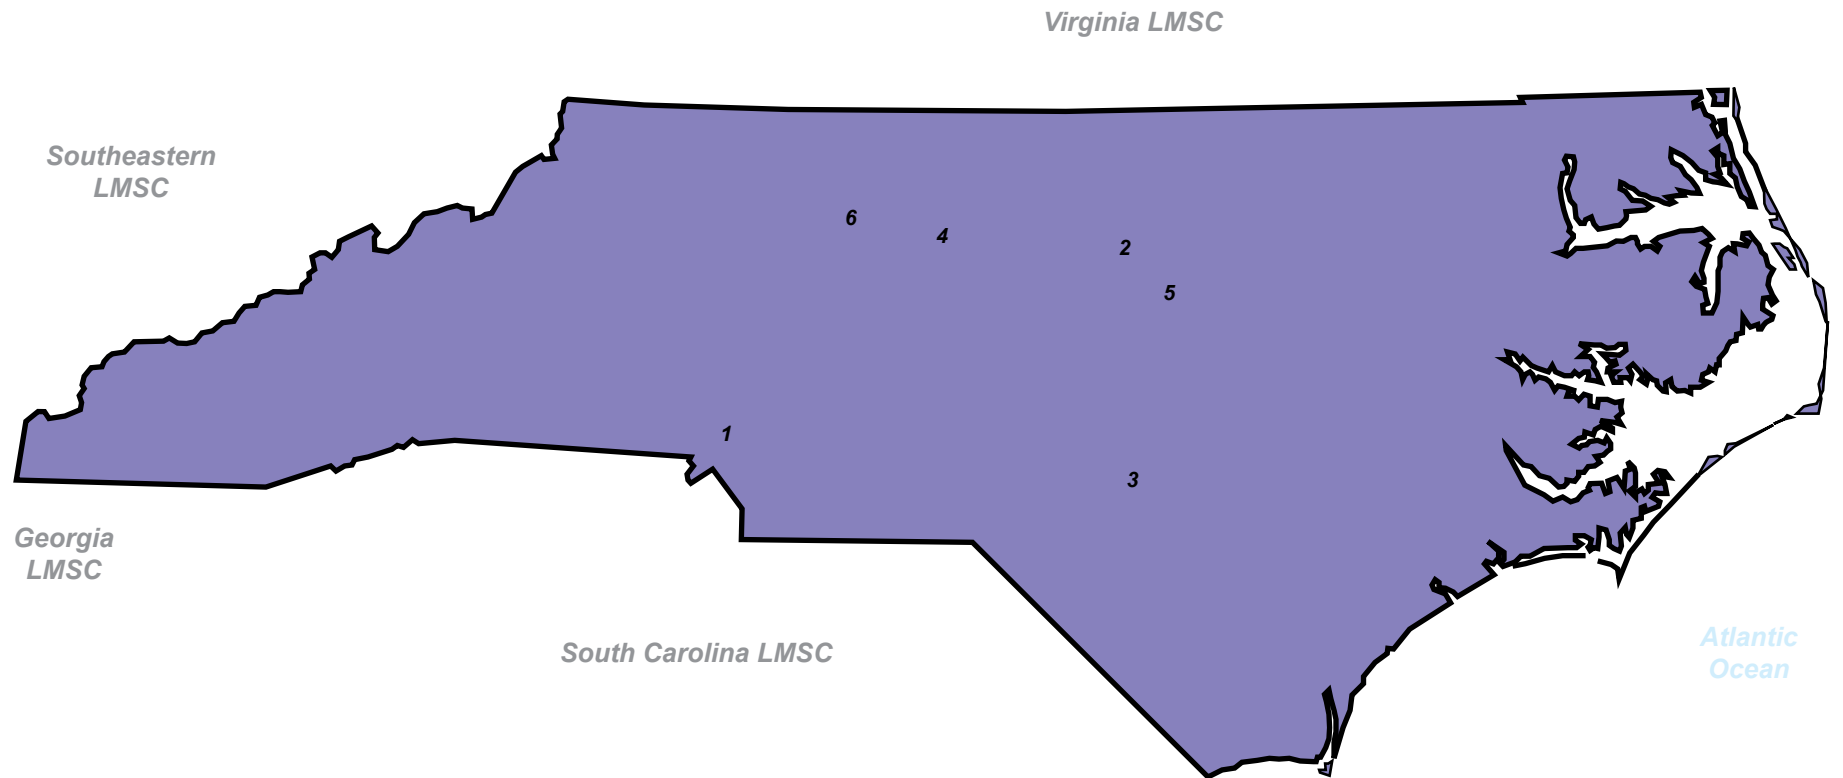

Cities not in NI LMSC

- A - Albany
- L - Lake Placid
- R - Rome

North Carolina (NC / 13)

Local Masters Swimming Committee

The State of North Carolina.

Cities in NC LMSC

- 1 - Charlotte
- 2 - Durham
- 3 - Fayetteville
- 4 - Greensboro
- 5 - Raleigh
- 6 - Winston-Salem