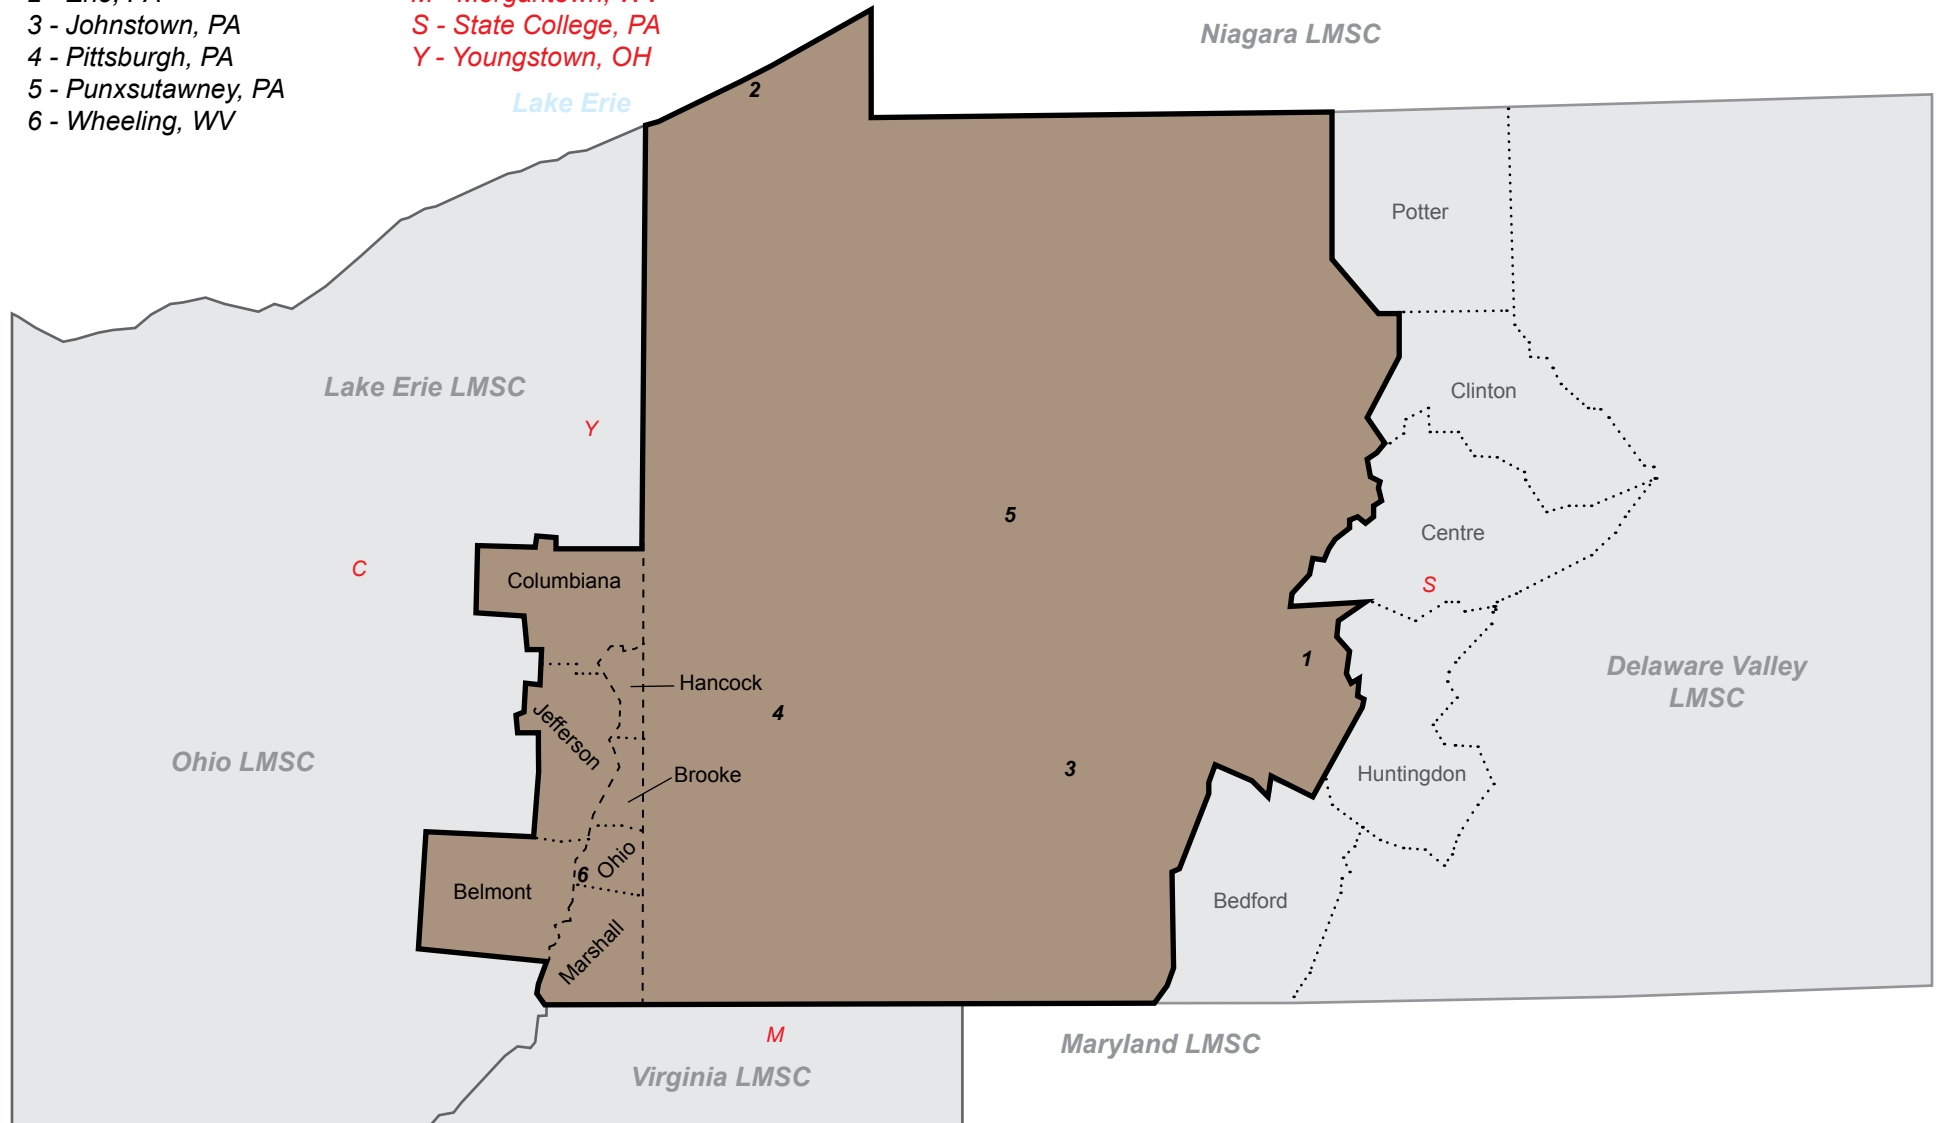

Cities in AD LMSC

- | | |
|-----------------|----------------------|
| 1 - Albany | 6 - Rome |
| 2 - Kingston | 7 - Saratoga Springs |
| 3 - Lake Placid | 8 - Troy |
| 4 - Plattsburgh | 9 - Utica |
| 5 - Potsdam | 0 - Watertown |

Cities not in AD LMSC

- B - Binghamton*
- P - Poughkeepsie*
- S - Syracuse*

Alaska (AK / 56)

Local Masters Swimming Committee

The State of Alaska.

Cities in AK LMSC

- 1 - Anchorage
- 2 - Fairbanks
- 3 - Juneau
- 4 - Ketchikan
- 5 - Sitka

Allegheny Mountain (AM / 11)

Local Masters Swimming Committee

The Commonwealth of Pennsylvania west of Potter, Clinton, Centre, Huntingdon and Bedford counties; in the State of West Virginia, the counties of Hancock, Brooke, Ohio and Marshall; and in the State of Ohio the counties of Columbiana, Jefferson and Belmont.

Arizona (AZ / 48)

Local Masters Swimming Committee

The State of Arizona.

Cities in AZ LMSC

- 1 - Flagstaff
- 2 - Mesa
- 3 - Phoenix
- 4 - Tucson
- 5 - Yuma

San Diego-Imperial
LMSC

Southern
Pacific
LMSC

Utah LMSC