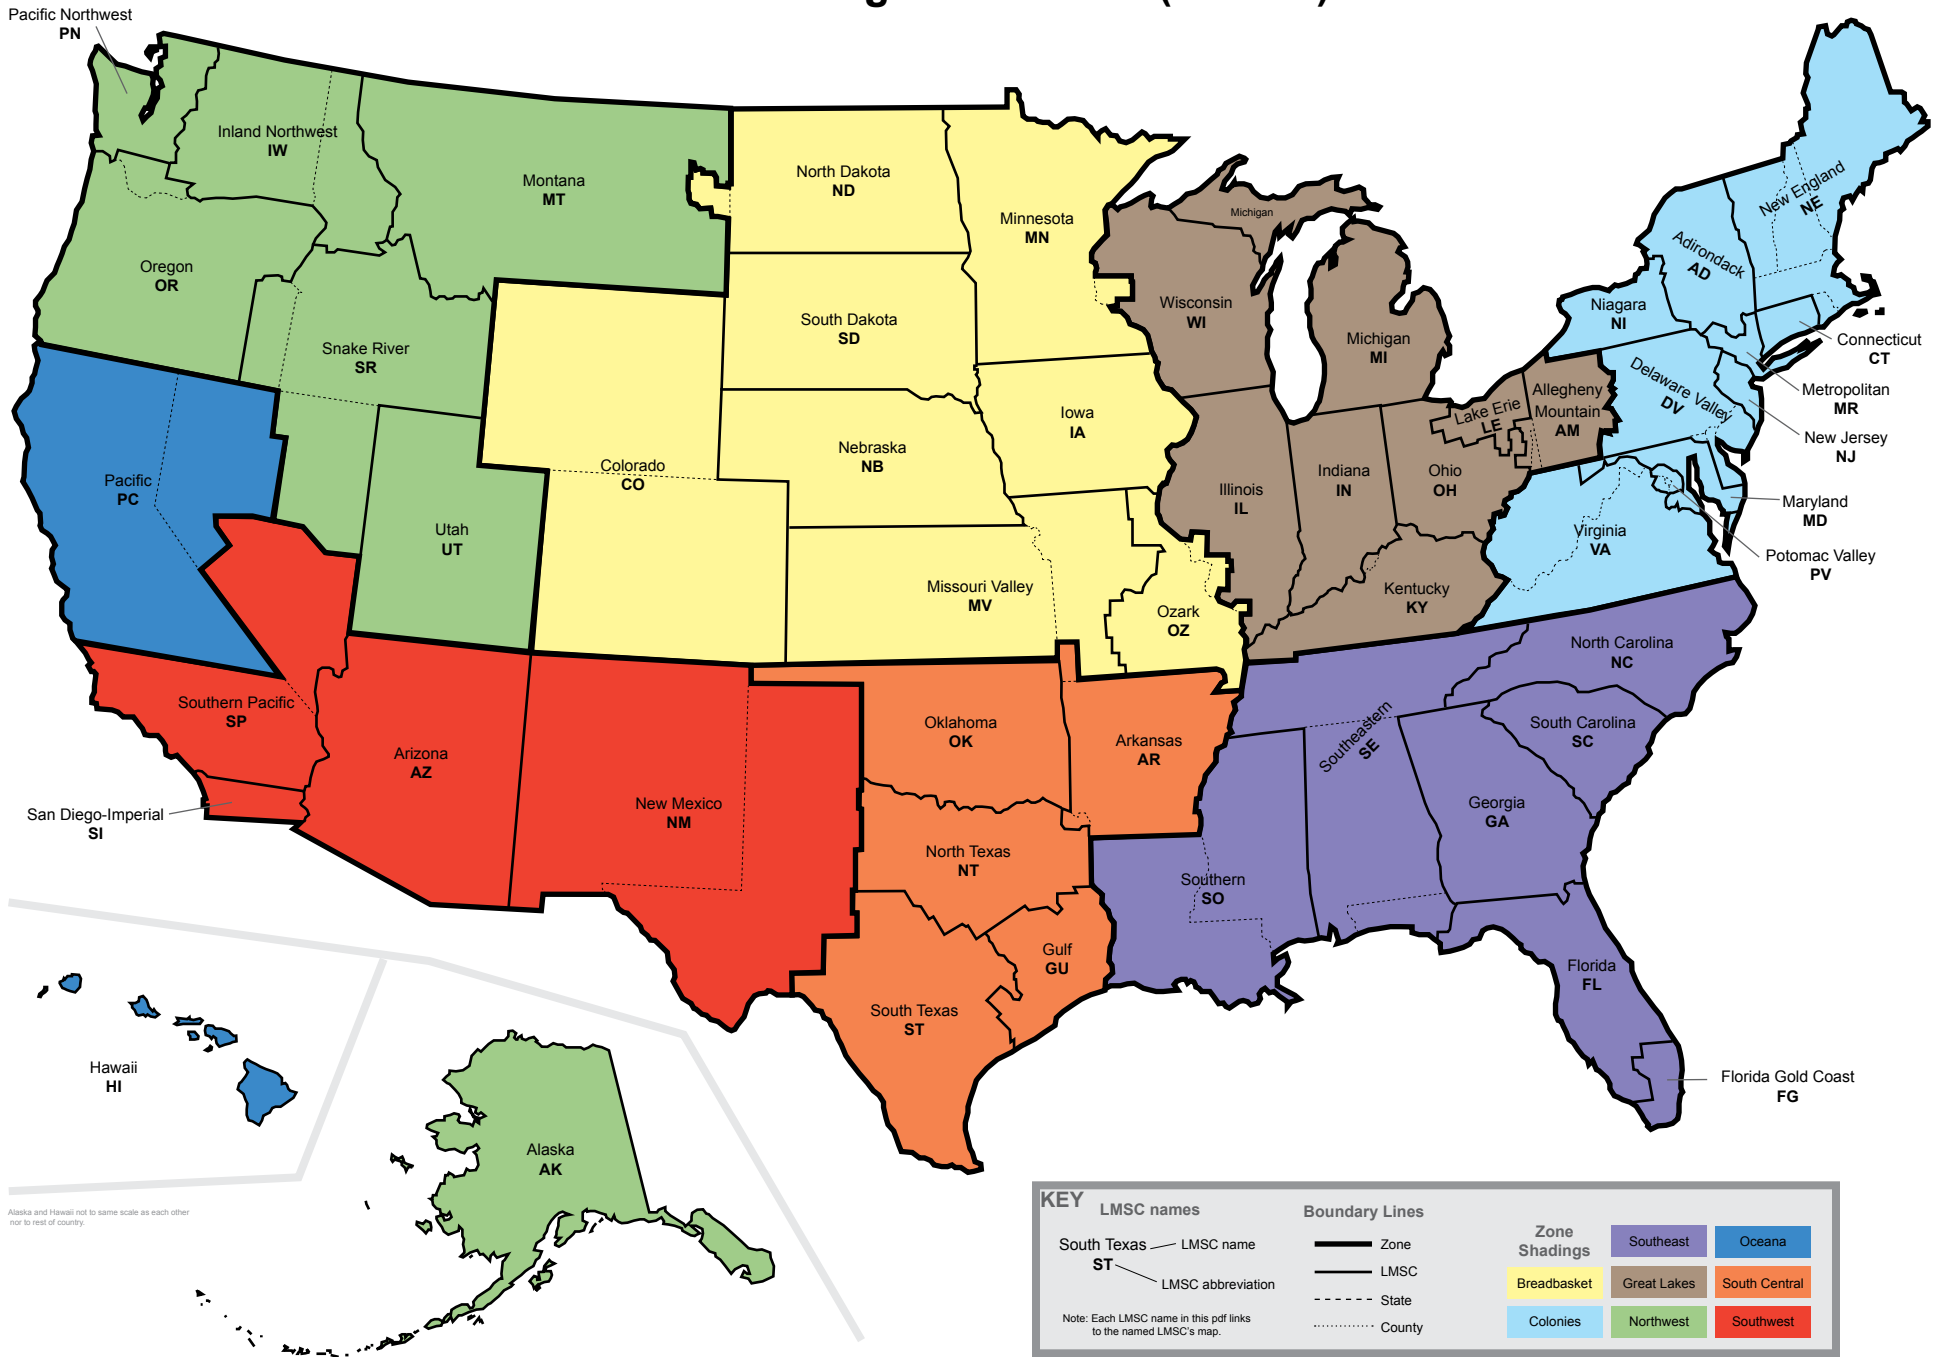

U.S. Masters Swimming

Local Masters Swimming Committees (LMSCs) and Zones

Adirondack (AD / 03)

Local Masters Swimming Committee

The State of New York east and north of Oswego, Onondaga, Cortland, Broome, Sullivan, Orange and Dutchess counties.

Cities in AD LMSC

- | | |
|-----------------|----------------------|
| 1 - Albany | 6 - Rome |
| 2 - Kingston | 7 - Saratoga Springs |
| 3 - Lake Placid | 8 - Troy |
| 4 - Plattsburgh | 9 - Utica |
| 5 - Potsdam | 0 - Watertown |

Cities not in AD LMSC

- B - Binghamton*
- P - Poughkeepsie*
- S - Syracuse*

Alaska (AK / 56)

Local Masters Swimming Committee

The State of Alaska.

Cities in AK LMSC

- 1 - Anchorage
- 2 - Fairbanks
- 3 - Juneau
- 4 - Ketchikan
- 5 - Sitka