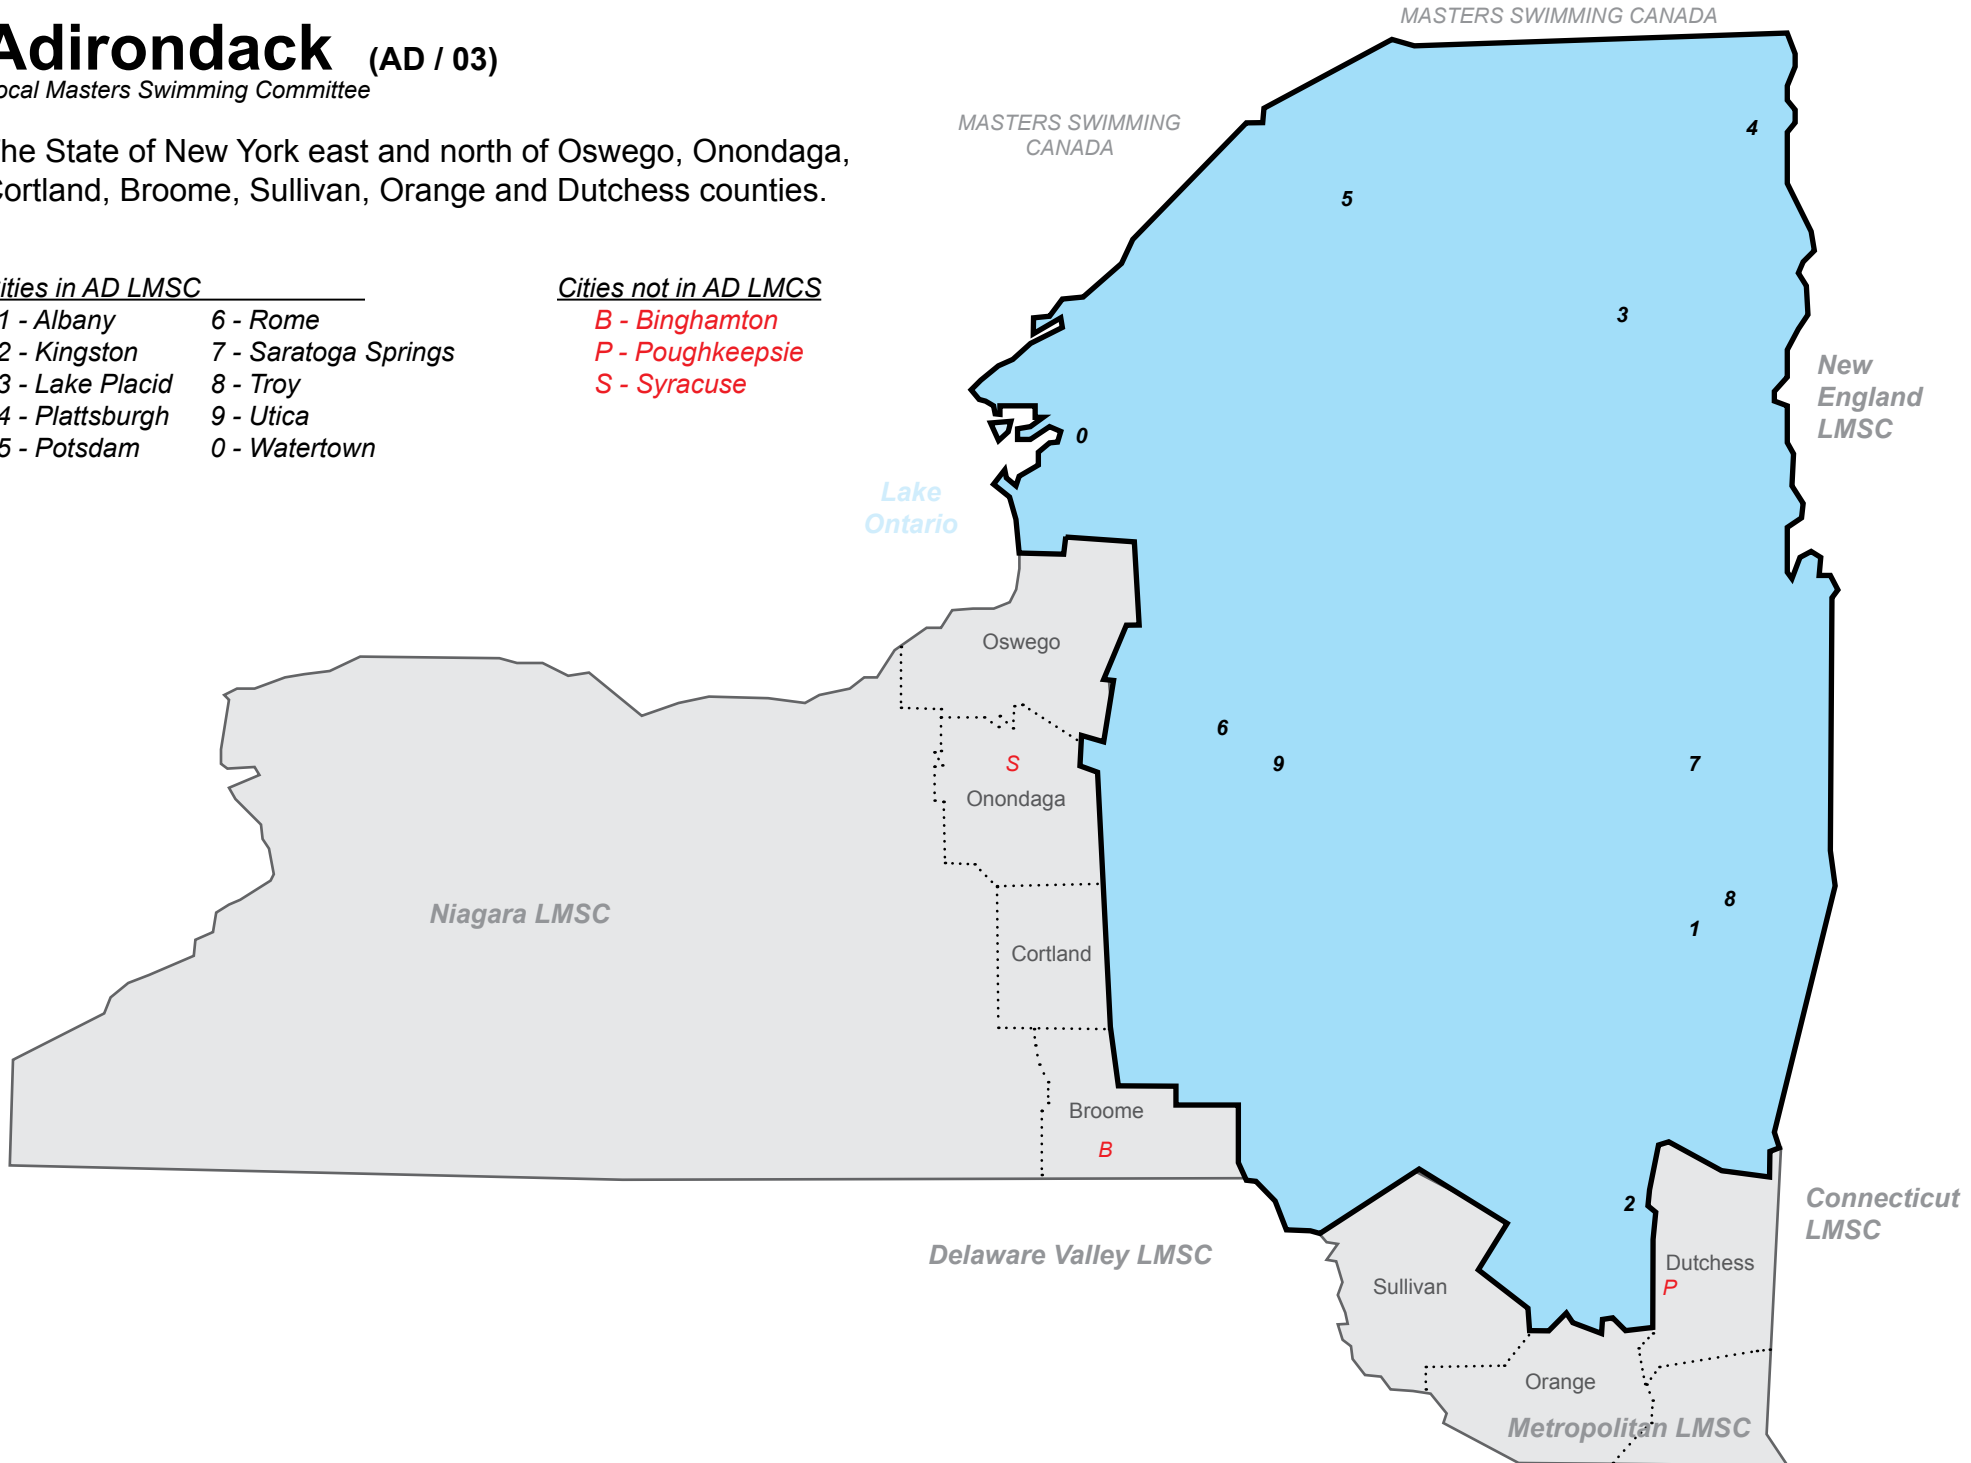

U.S. Masters Swimming

Local Masters Swimming Committees (LMSCs) and Zones

Adirondack (AD / 03)

Local Masters Swimming Committee

The State of New York east and north of Oswego, Onondaga, Cortland, Broome, Sullivan, Orange and Dutchess counties.

Cities in AD LMSC

- | | |
|-----------------|----------------------|
| 1 - Albany | 6 - Rome |
| 2 - Kingston | 7 - Saratoga Springs |
| 3 - Lake Placid | 8 - Troy |
| 4 - Plattsburgh | 9 - Utica |
| 5 - Potsdam | 0 - Watertown |

Cities not in AD LMSC

- B - Binghamton*
- P - Poughkeepsie*
- S - Syracuse*

Alaska (AK / 56)

Local Masters Swimming Committee

The State of Alaska.

Cities in AK LMSC

- 1 - Anchorage
- 2 - Fairbanks
- 3 - Juneau
- 4 - Ketchikan
- 5 - Sitka