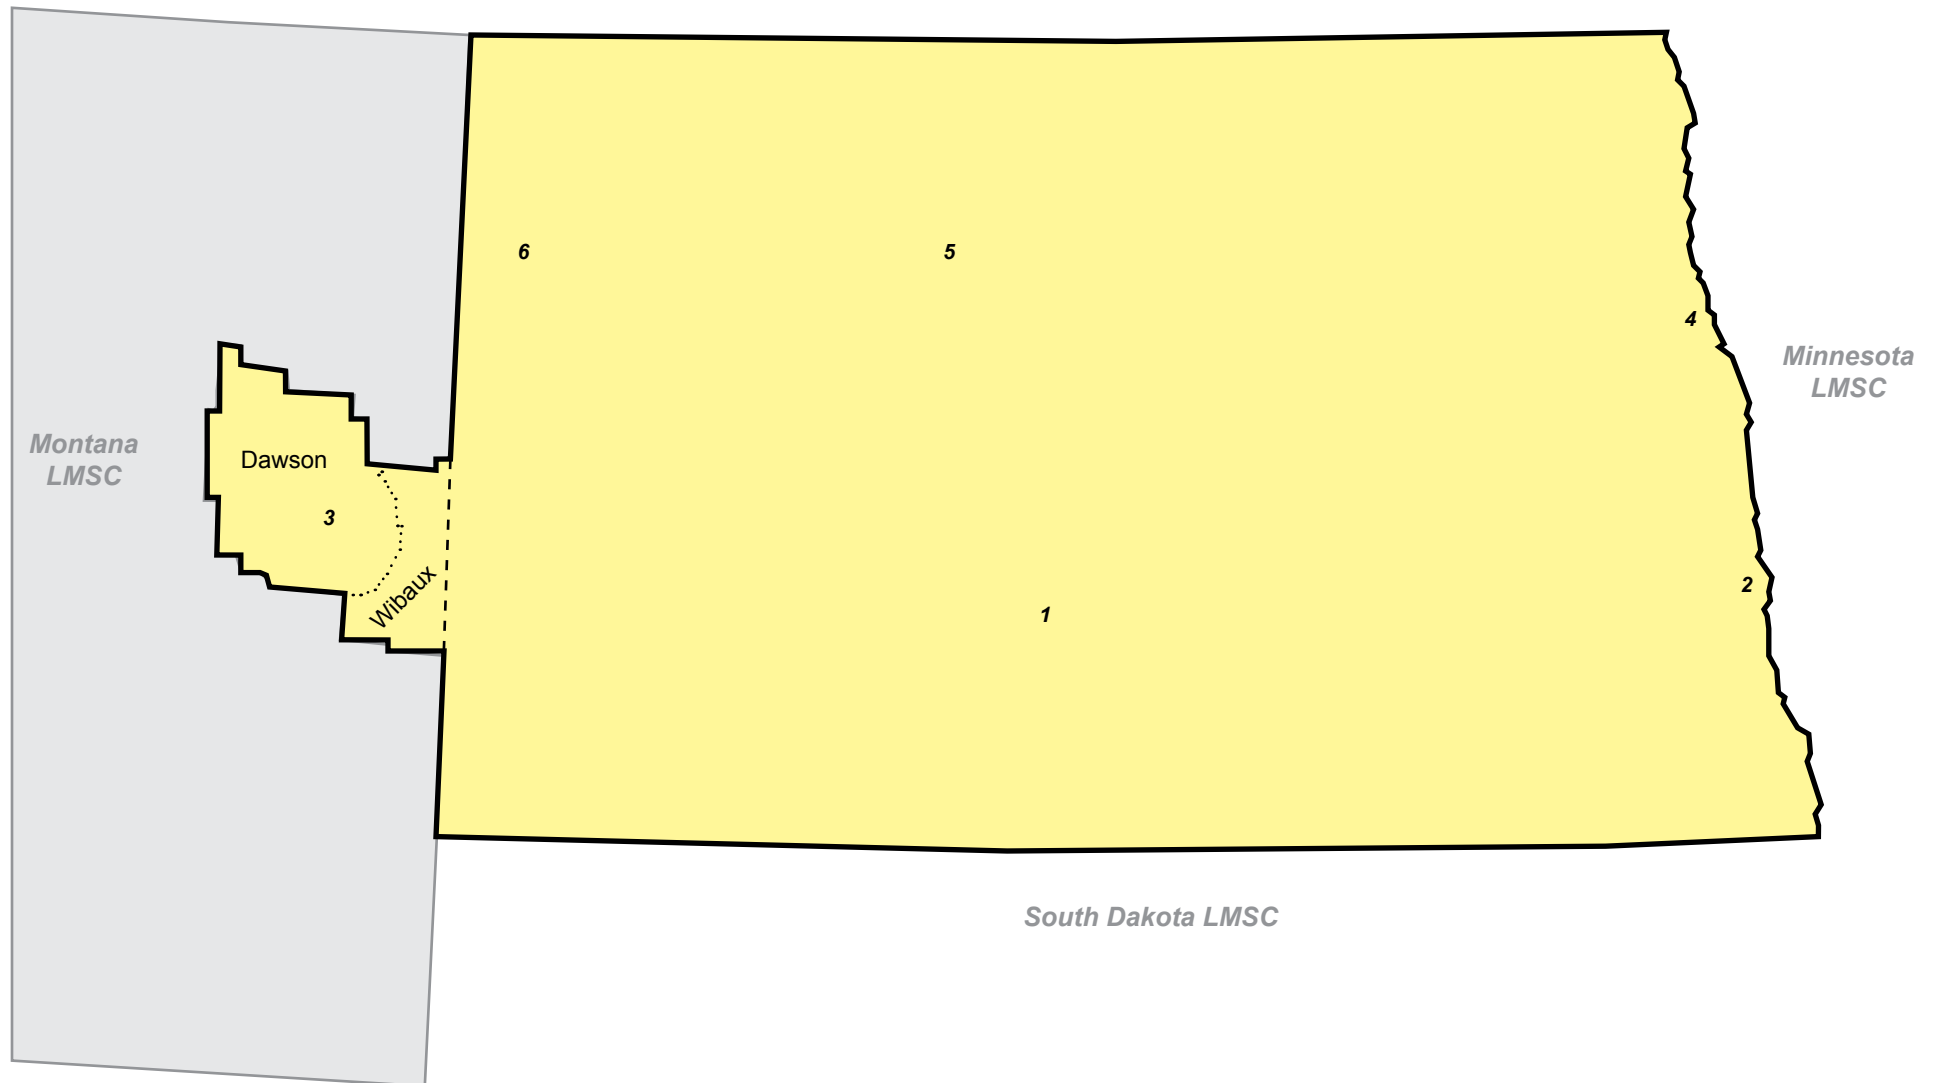

North Dakota (ND / 52)

Local Masters Swimming Committee

The State of North Dakota. In the State of Montana, the counties of Dawson and Wibaux.

Cities in ND LMSC

- 1 - Bismark
- 2 - Fargo
- 3 - Glendive, MT
- 4 - Grand Forks
- 5 - Minot
- 6 - Williston

MASTERS SWIMMING CANADA