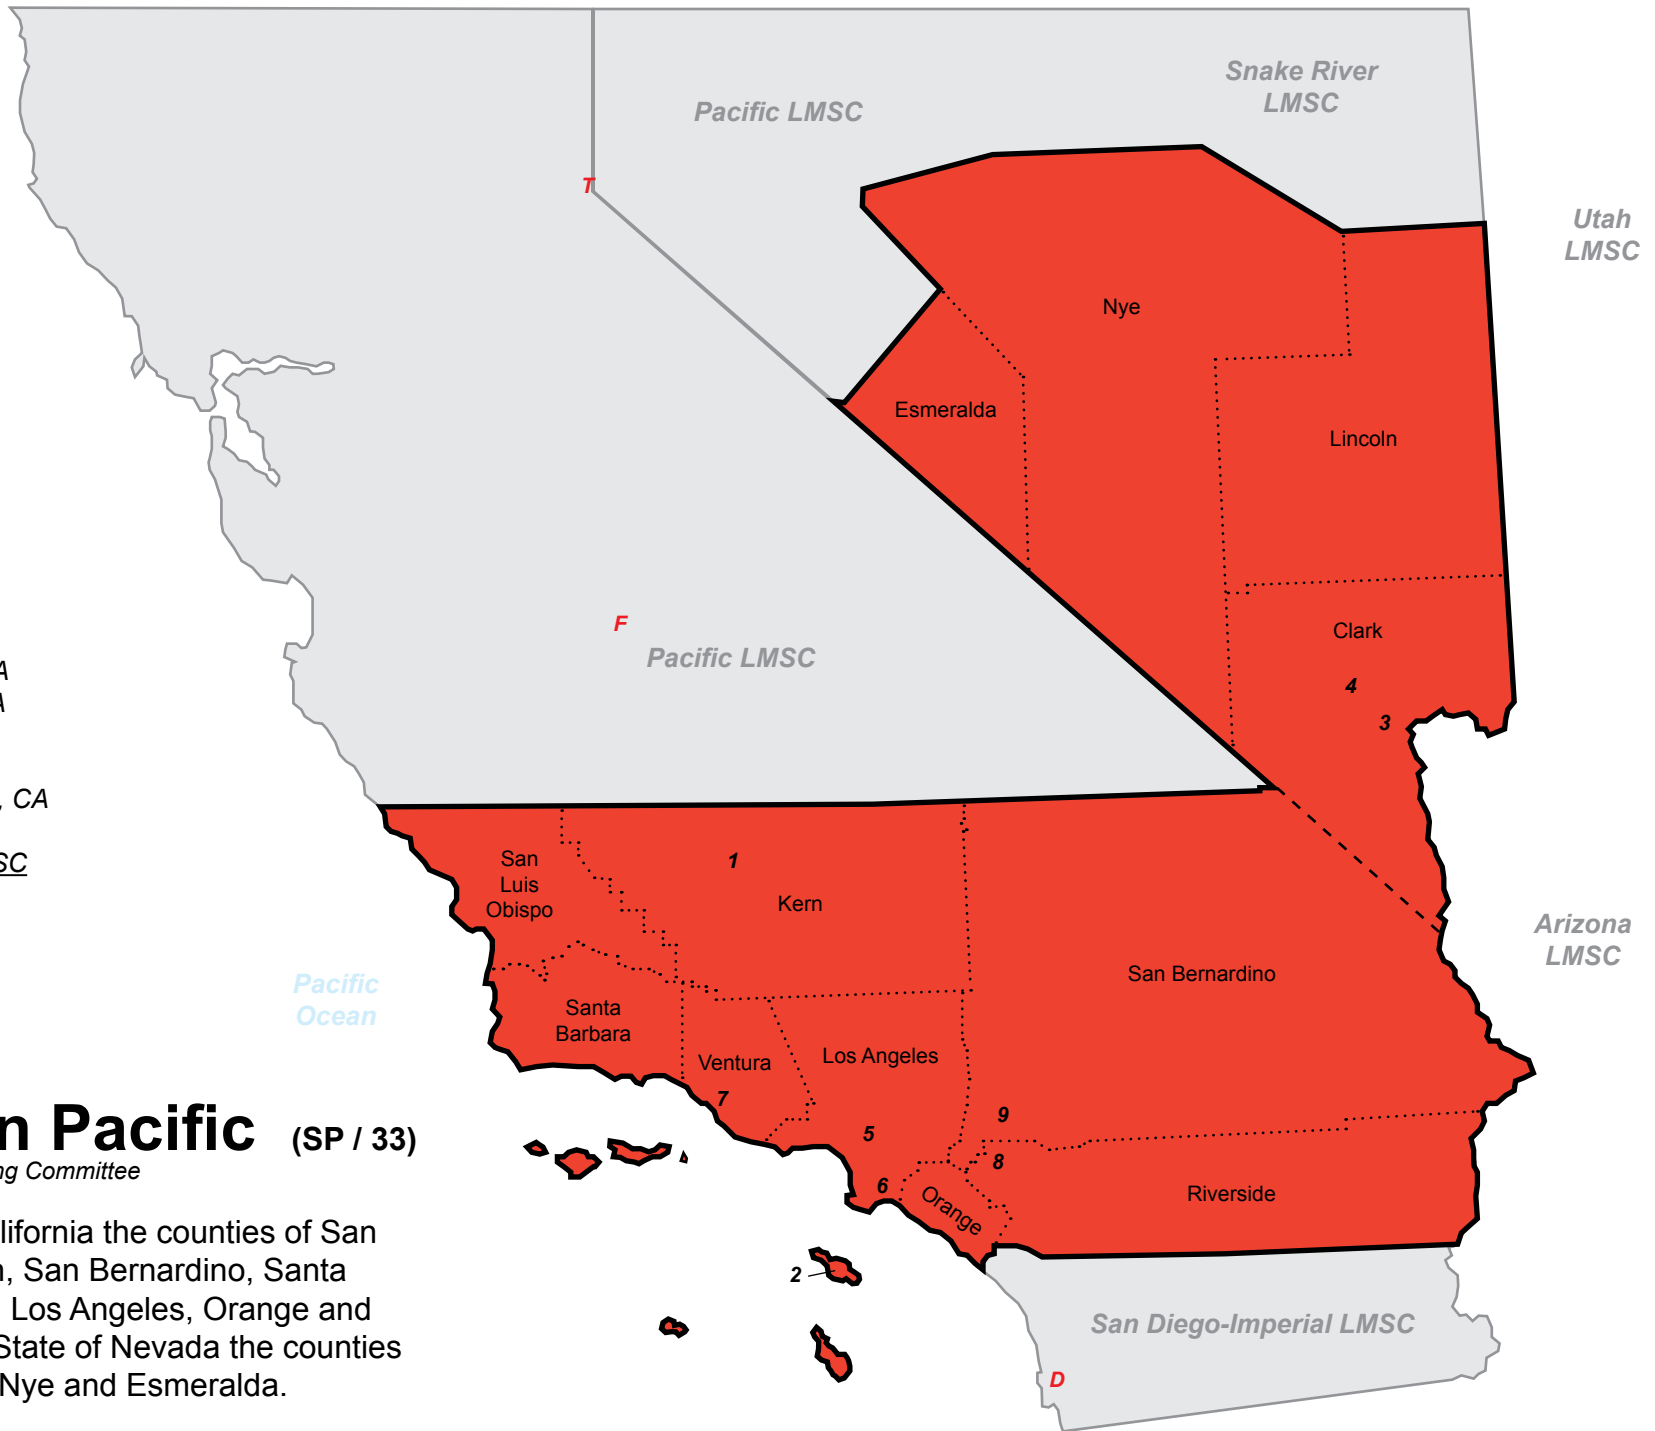

Places in SP LMSC

- 1 - Bakersfield, CA
- 2 - Catalina island
- 3 - Henderson, NV
- 4 - Las Vegas, NV
- 5 - Los Angeles, CA
- 6 - Long Beach, CA
- 7 - Oxnard, CA
- 8 - Riverside, CA
- 9 - San Bernardino, CA

Places not in SP LMSC

- F - Fresno, CA
- D - San Diego, CA
- T - Lake Tahoe

Southern Pacific (SP / 33)

Local Masters Swimming Committee

In the State of California the counties of San Luis Obispo, Kern, San Bernardino, Santa Barbara, Ventura, Los Angeles, Orange and Riverside. In the State of Nevada the counties of Clark, Lincoln, Nye and Esmeralda.