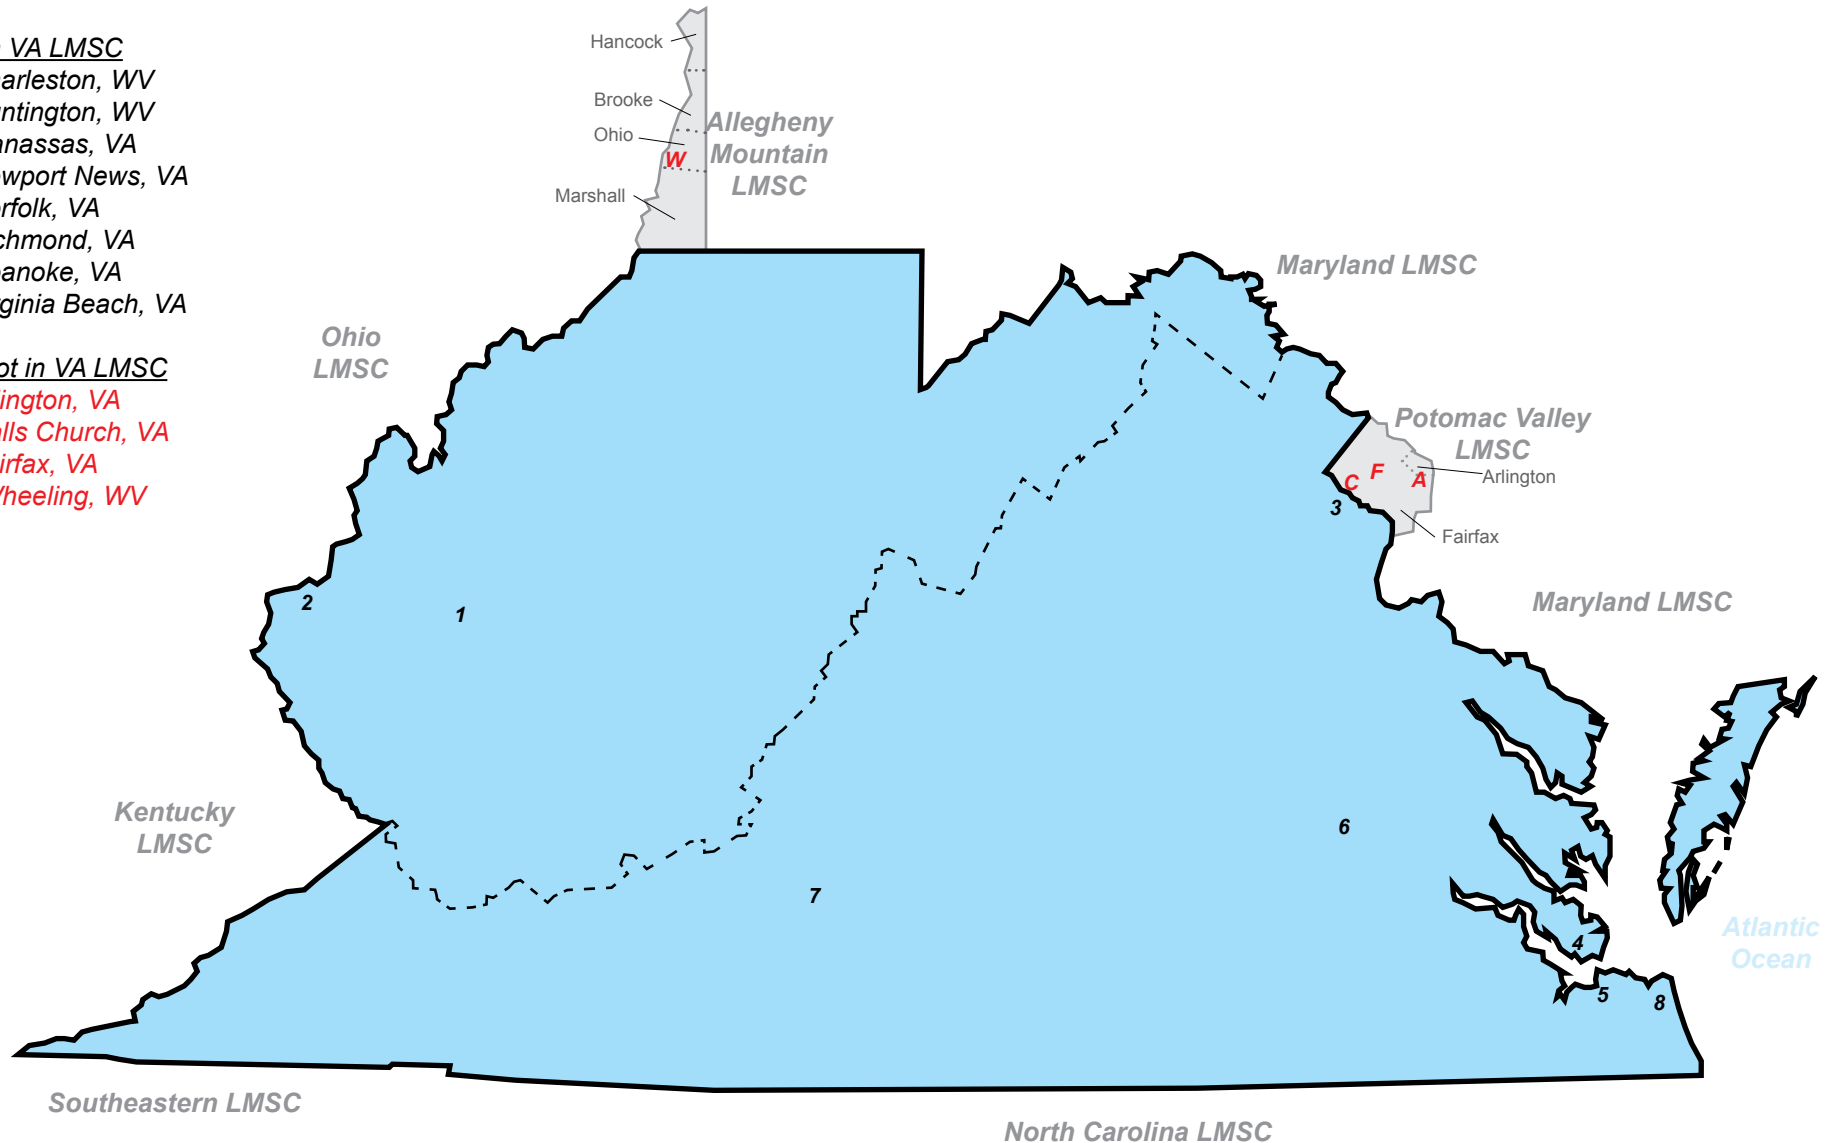

Virginia (VA / 12)

Local Masters Swimming Committee

The Commonwealth of Virginia except the counties of Arlington and Fairfax and the cities of Alexandria, Fairfax and Falls Church. The State of West Virginia except the counties of Hancock, Brooke, Ohio and Marshall.

Cities in VA LMSC

- 1 - Charleston, WV
- 2 - Huntington, WV
- 3 - Manassas, VA
- 4 - Newport News, VA
- 5 - Norfolk, VA
- 6 - Richmond, VA
- 7 - Roanoke, VA
- 8 - Virginia Beach, VA

Cities not in VA LMSC

- A - Arlington, VA
- C - Falls Church, VA
- F - Fairfax, VA
- W - Wheeling, WV