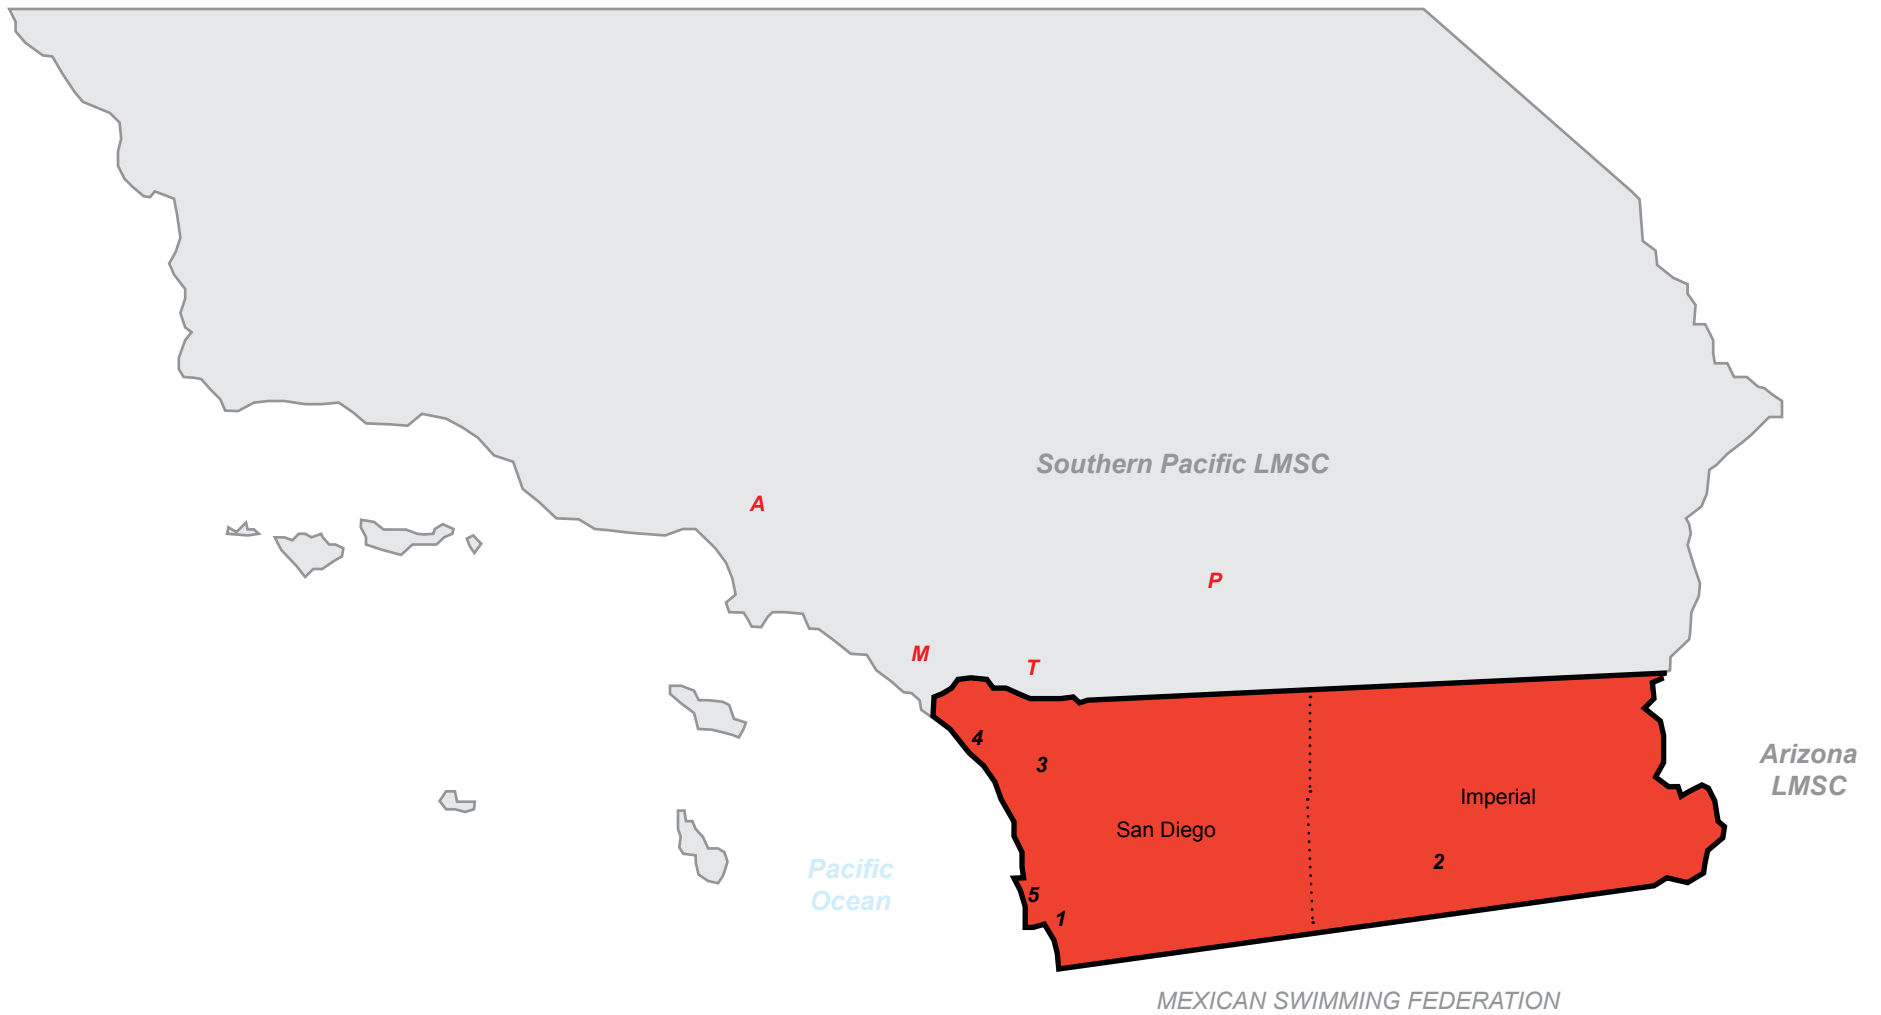

San Diego-Imperial (SI / 44)

Local Masters Swimming Committee

In the State of California the counties of San Diego and Imperial.

Cities in SI LMSC

- 1 - Chula Vista
- 2 - El Centro
- 3 - Escondido
- 4 - Oceanside
- 5 - San Diego

Cities not in SI LMSC

- A - Los Angeles
- M - Mission Viejo
- P - Palm Springs
- T - Temecula