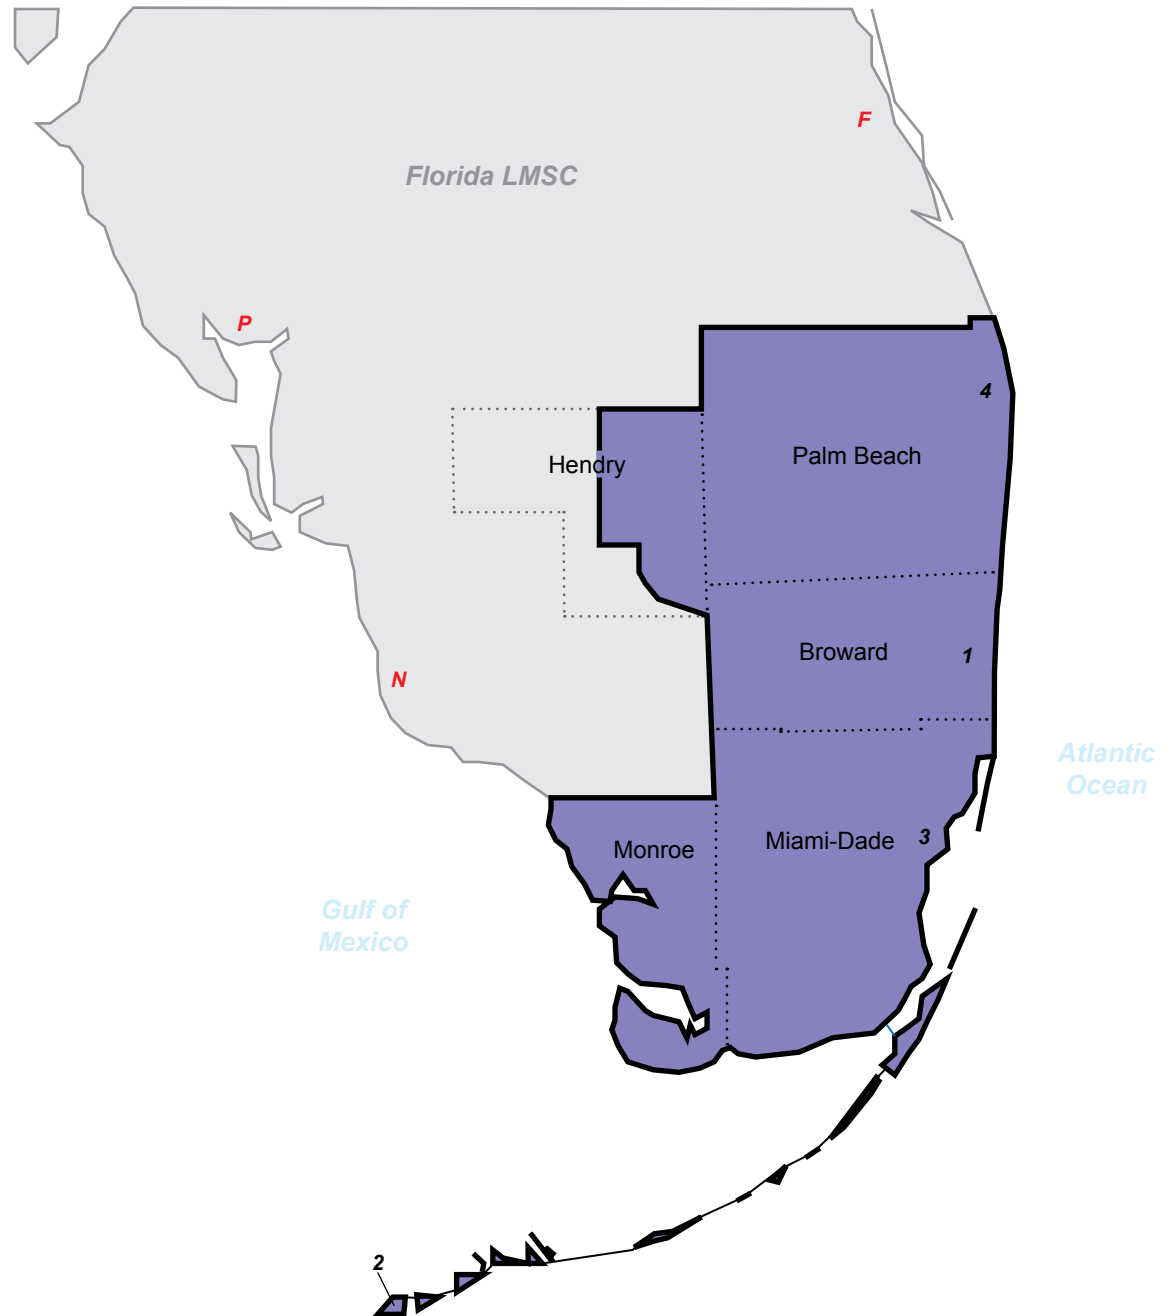

Cities in FL LMSC

- 1 - Jacksonville
- 2 - Naples
- 3 - Orlando
- 4 - Sarasota
- 5 - Tallahassee
- 6 - Tampa

Cities not in FL LMSC

- F - Fort Lauderdale*
- M - Miami*
- P - Panama City*
- W - West Palm Beach*

Florida Gold Coast (FG / 50)

Local Masters Swimming Committee

In the State of Florida, the counties of Palm Beach, Broward, Miami-Dade and Monroe, and that part of Hendry County east of Route 833.

Cities in FG LMSC

- 1 - Fort Lauderdale
- 2 - Key West
- 3 - Miami
- 4 - West Palm Beach

Cities not in FG LMSC

- F - Fort Pierce
- N - Naples
- P - Port Charlotte

Georgia (GA / 45)

Local Masters Swimming Committee

The State of Georgia.

Cities in GA LMSC

- 1 - Atlanta
- 2 - Augusta
- 3 - Columbus
- 4 - Macon
- 5 - Savannah

Southern
LMSC

Gulf (GU / 25)

Local Masters Swimming Committee

That part of the State of Texas bounded on the north by and including the counties of Shelby, Nacogdoches, Angelina, Houston, Leon and Robertson; and on the west by and including the counties of Brazos, Grimes, Waller, Fort Bend, Wharton, Colorado and Matagorda.