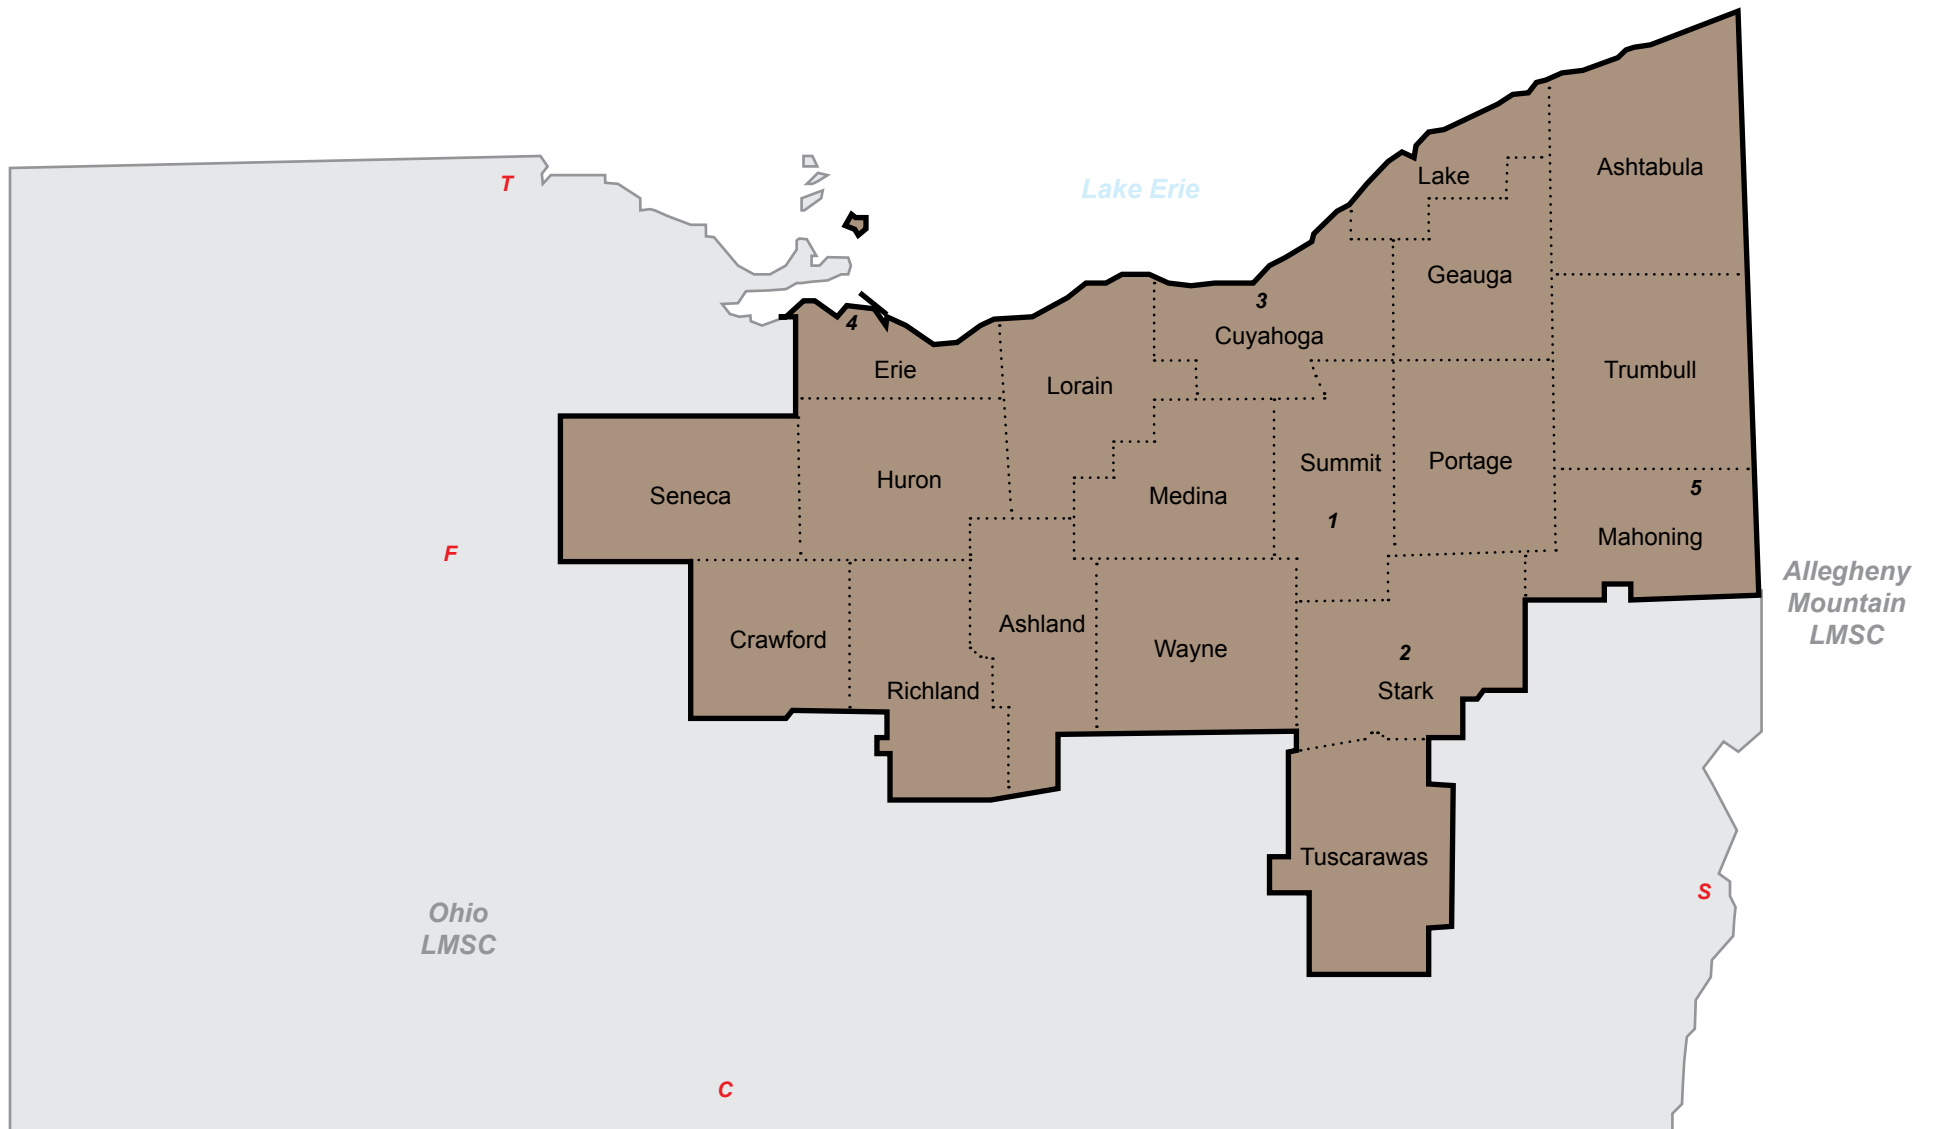

Lake Erie (LE / 18)

Local Masters Swimming Committee

In the State of Ohio the counties of Seneca, Crawford, Erie, Huron, Richland, Lorain, Ashland, Cuyahoga, Medina, Wayne, Summit, Lake, Geauga, Portage, Stark, Tuscarawas, Ashtabula, Trumbull and Mahoning.

Cities in LE LMSC

- 1 - Akron
- 2 - Canton
- 3 - Cleveland
- 4 - Sandusky
- 5 - Youngstown

Cities not in LE LMSC

- C - Columbus
- F - Findlay
- S - Steubenville
- T - Toledo