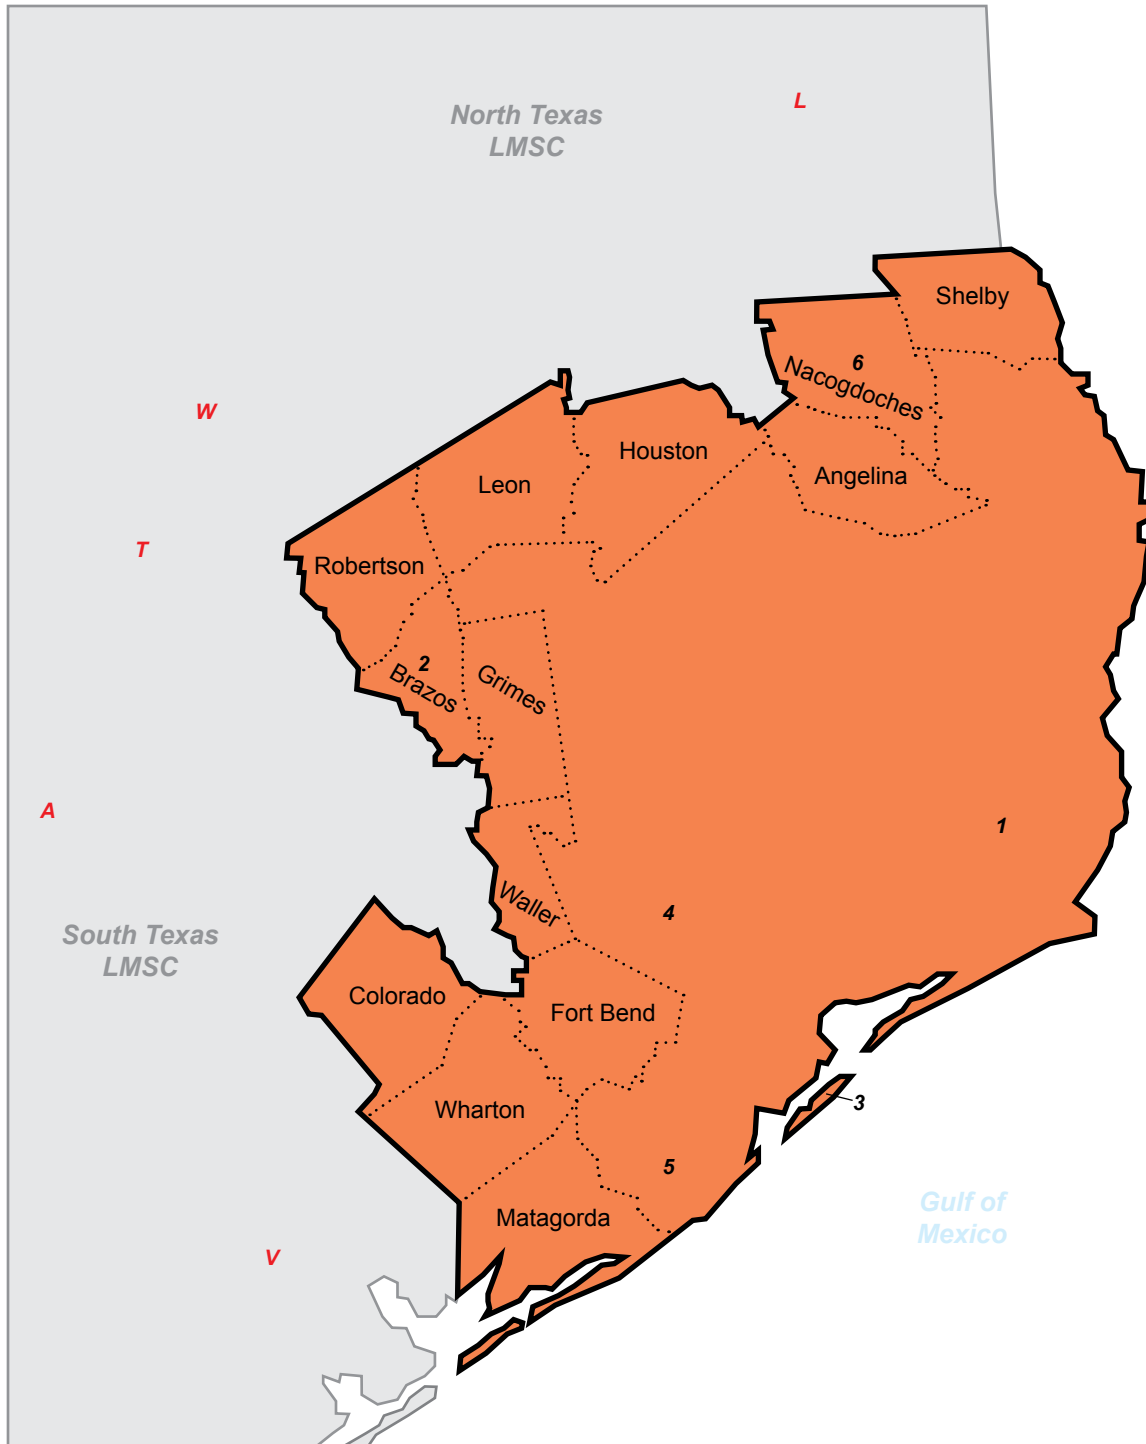

- 1 - Fort Lauderdale
- 2 - Key West
- 3 - Miami
- 4 - West Palm Beach

Cities not in FG LMSC

- F - Fort Pierce
- N - Naples
- P - Port Charlotte

Georgia (GA / 45)

Local Masters Swimming Committee

The State of Georgia.

Cities in GA LMSC

- 1 - Atlanta
- 2 - Augusta
- 3 - Columbus
- 4 - Macon
- 5 - Savannah

Southern
LMSC

Gulf (GU / 25)

Local Masters Swimming Committee

That part of the State of Texas bounded on the north by and including the counties of Shelby, Nacogdoches, Angelina, Houston, Leon and Robertson; and on the west by and including the counties of Brazos, Grimes, Waller, Fort Bend, Wharton, Colorado and Matagorda.