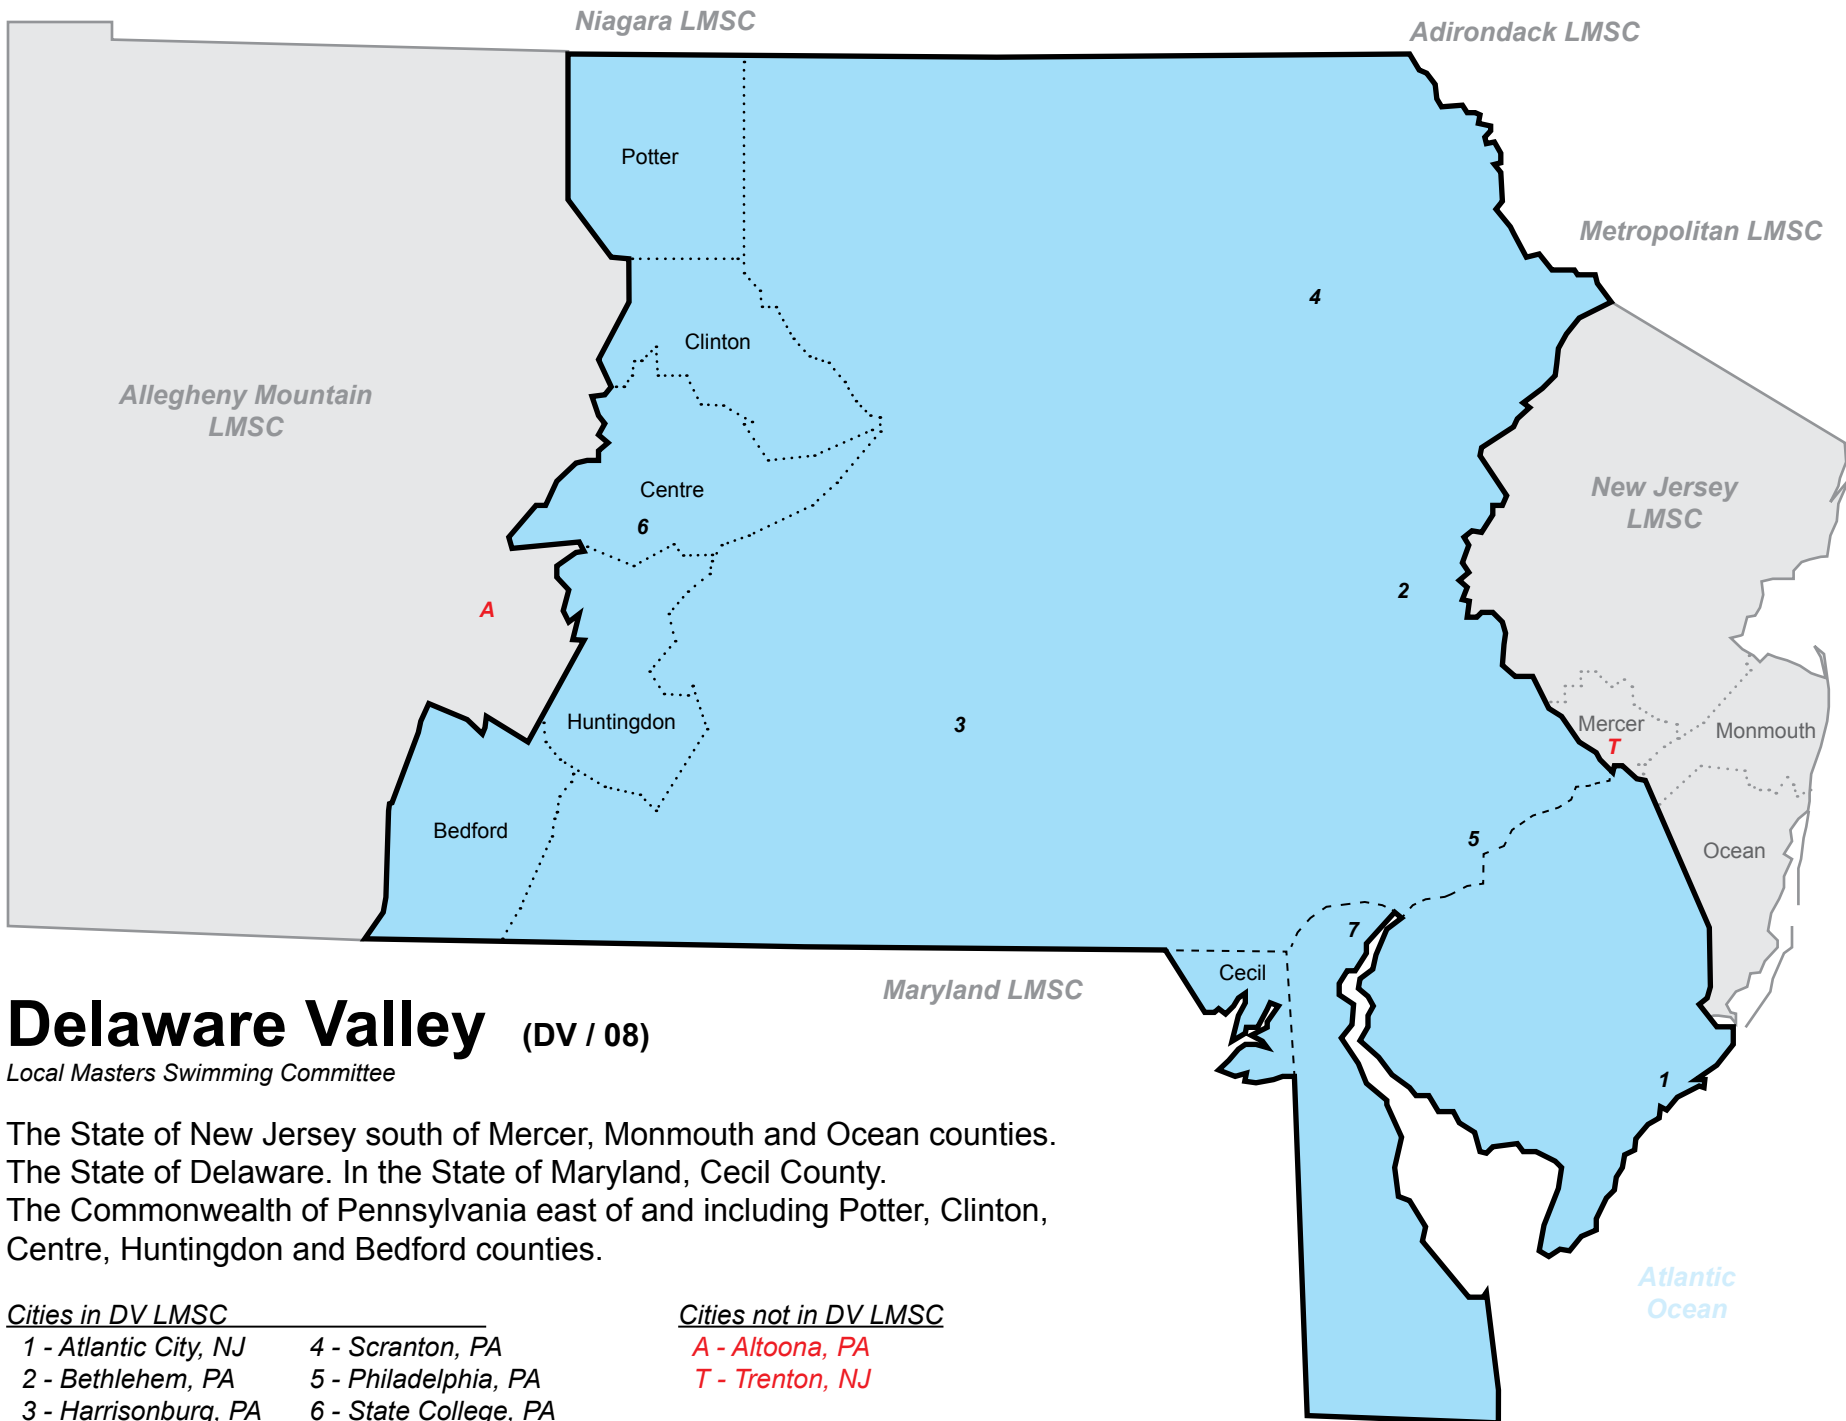

Delaware Valley (DV / 08)

Local Masters Swimming Committee

The State of New Jersey south of Mercer, Monmouth and Ocean counties.
The State of Delaware. In the State of Maryland, Cecil County.
The Commonwealth of Pennsylvania east of and including Potter, Clinton, Centre, Huntingdon and Bedford counties.

Cities in DV LMSC

1 - Atlantic City, NJ	4 - Scranton, PA
2 - Bethlehem, PA	5 - Philadelphia, PA
3 - Harrisonburg, PA	6 - State College, PA
	7 - Wilmington, DE

Cities not in DV LMSC

- A - Altoona, PA
- T - Trenton, NJ